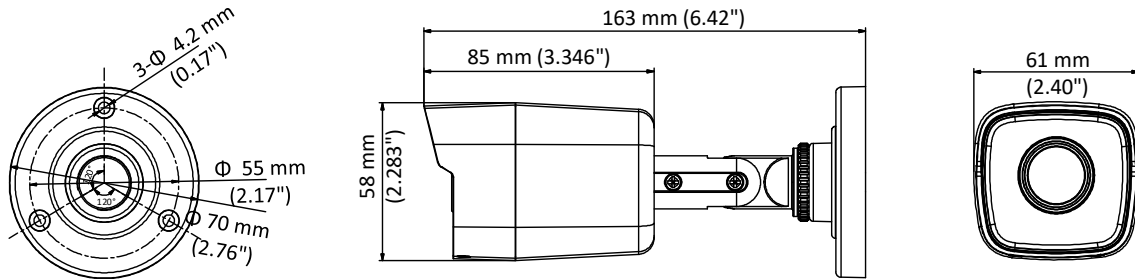

Order Models

DS-2CE16D8T-ITF

Dimension