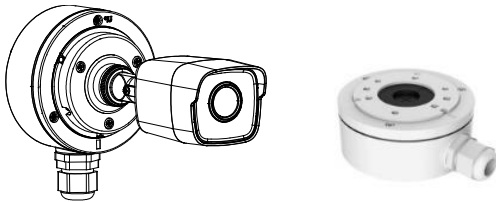

DS-2CE16D8T-ITF 2 MP Ultra-Low Light Bullet Camera

Key Features

- 2 MP high performance CMOS
- Ultra-low light
- 1920 × 1080 resolution
- 2.8 mm, 3.6 mm, 6 mm fixed lens
- 130 dB true WDR, 3D DNR
- EXIR 2.0, smart IR, up to 30 m IR distance
- 4 in 1 video output (switchable TVI/AHD/CVI/CVBS)
- IP67
- Up the coax (HIKVISION-C)

Specification

Camera	
Image Sensor	2.0 megapixel progressive scan CMOS
Signal System	PAL/NTSC
Resolution	1920 (H) × 1080 (V)
Frame Rate	PAL: 1080p@25fps NTSC: 1080p@30fps
Min. illumination	Color: 0.003 Lux @ (F1.2, AGC ON), 0 Lux with IR
Shutter Time	PAL: 1/25 s to 1/50, 000 s NTSC: 1/30 s to 1/50, 000 s
Lens	2.8 mm, 3.6 mm, 6 mm fixed lens
Horizontal Field of View	104° (2.8 mm), 79.1° (3.6 mm), 50.2° (6 mm)
Lens Mount	M12
Day & Night	IR cut filter
WDR (Wide Dynamic Range)	≥ 130 dB
Angle Adjustment	Pan: 0° to 360°, Tilt: 0° to 180, Rotate: 0° to 360°
Menu	
Image Mode	STD/HIGH-SAT
AGC	Support
Day/Night Mode	Auto/Color/BW (Black White)
White Balance	Auto/Manual
AE (Auto Exposure) Mode	WDR/BLC/HLC/Global
Privacy Mask	4 programmable privacy masks
Motion Detection	4 programmable motion areas
NR (Noise Reduction)	3D/2D
Language	English
Functions	Brightness, Sharpness, Mirror, Smart IR, HLC
Interface	
Video Output	Switchable TVI/AHD/CVI/CVBS
General	
Operating Conditions	-40 °C to 60 °C (-40 °F to 140 °F), humidity: 90% or less (non-condensation)
Power Supply	12 VDC ±25%
Power Consumption	Max. 3.4 W
Ingress Protection	IP67
Material	Metal
IR Range	Up to 30 m
Communication	Up the coax, Protocol: HIKVISION-C (TVI output)
Dimensions	58 mm × 61 mm × 163 mm (2.28" × 2.40" × 6.42")
Weight	Approx. 340 g (0.75 lb.)

Order Models

DS-2CE16D8T-ITF

Dimension

Accessory

DS-1280ZJ-XS Junction Box

Distributed by

HIKVISION

Headquarters