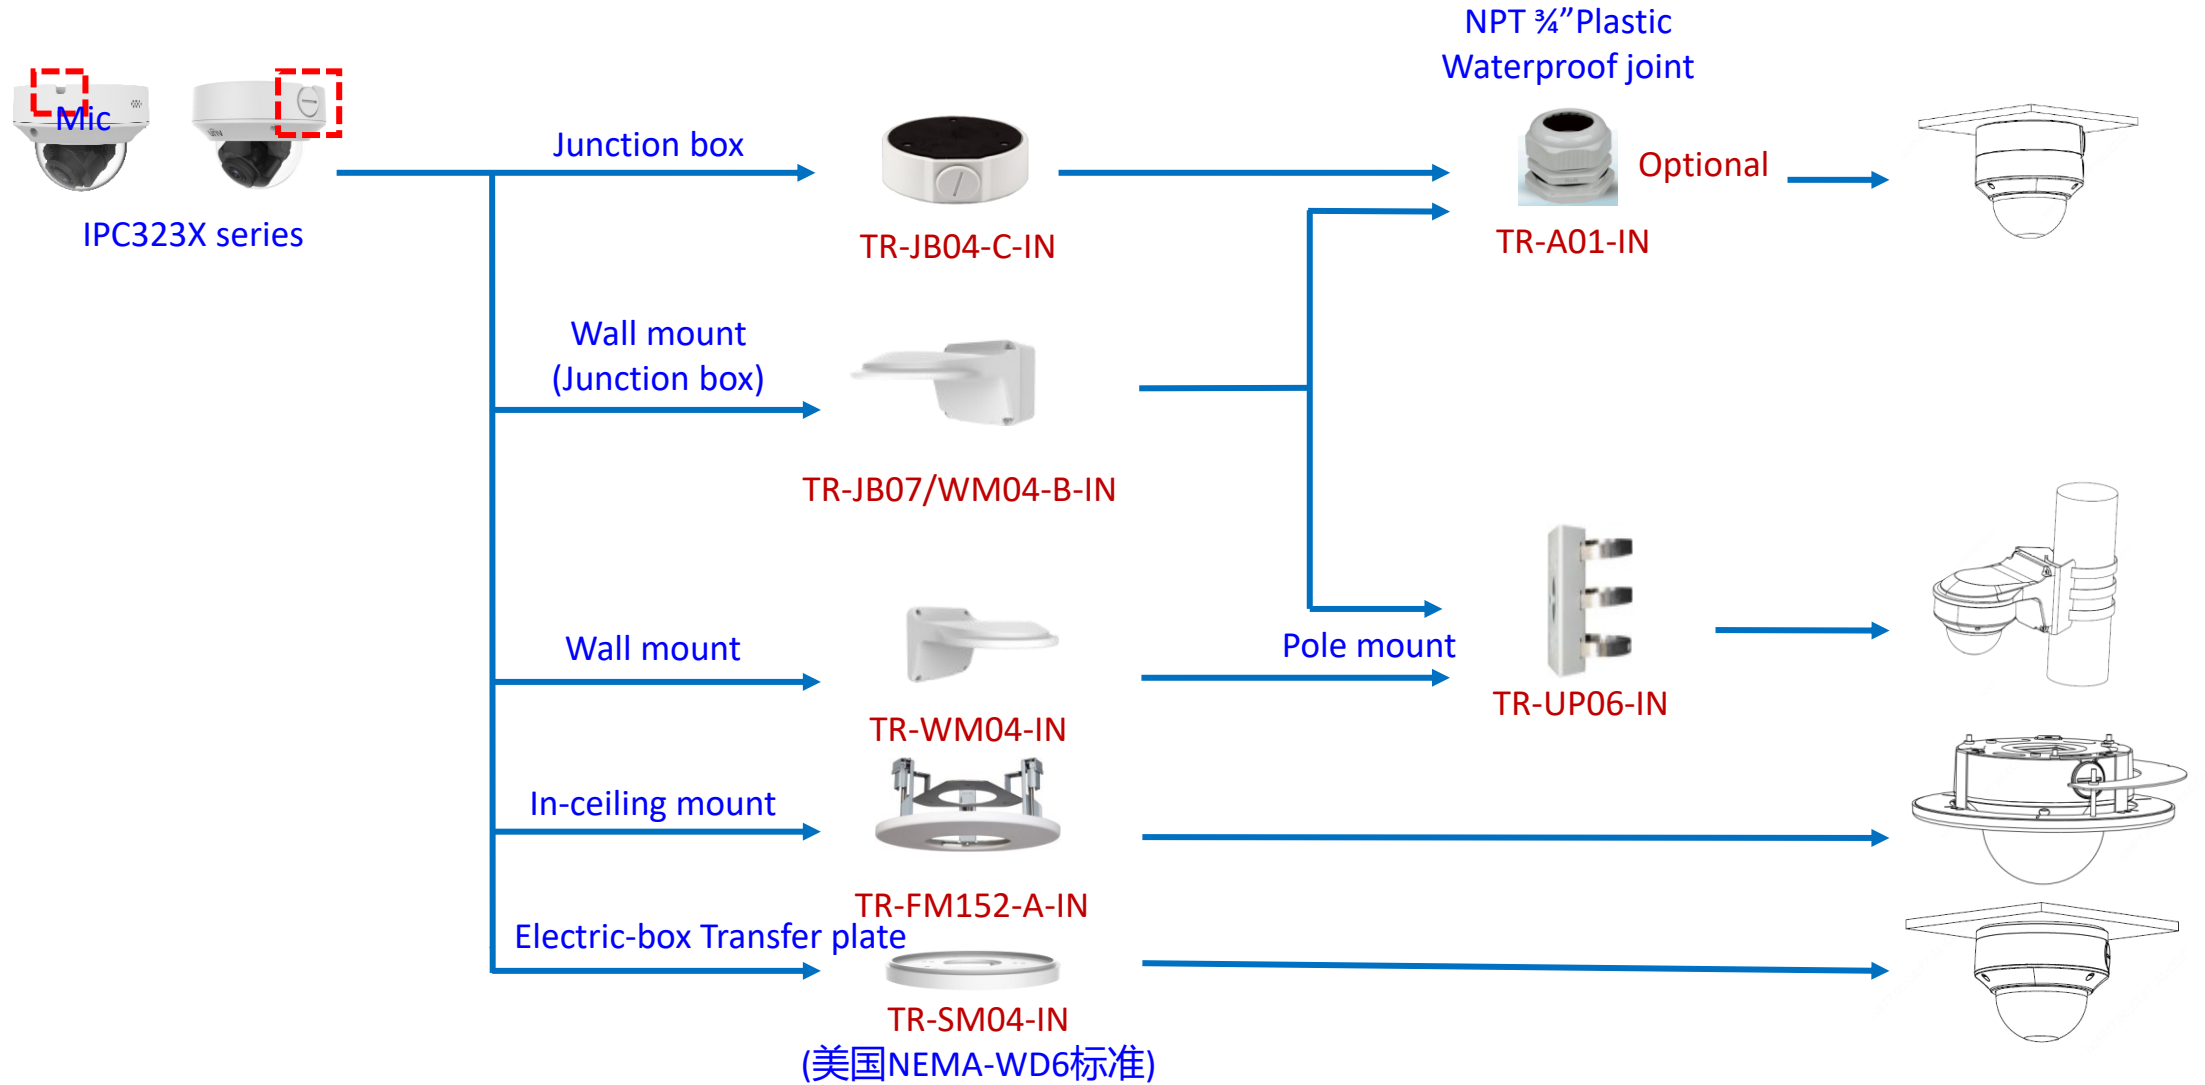

IPC Accessories Installation Guide

2022-01-17

Box camera mount

Dome camera mount

Dome camera mount

Dome camera mount

Electric-box Transfer plate

Dome camera mount

Dome camera mount

PRIME series IPC361XSR -F
EASY series IPC361XL/LE

TR-JB03-I-IN

TR-JB07/WM03-G-IN

TR-WM03-D-IN

TR-JB03-H-IN

TR-JB07/WM03-F-IN

TR-WM03-B-IN

NPT 3/4" Plastic Waterproof joint

Optional

TR-A01-IN

Pole mount

TR-UP06-IN

NPT 3/4" Plastic Waterproof joint

Optional

TR-A01-IN

Dome camera Indoor pendent mount

*Release: 2019Q1

Junction box

- IPC323X series + TR-JB04-C-IN
- PRIME series
IPC363X
PRIME series
IPC361X S/E + TR-JB03-H-IN
Mini PTZ
PRIME series
IPC353X
- IPC361X LB/LE + TR-JB03-I-IN
IPC361X SR -F
- IPC32X series
IPC31X series + TR-JB03-G-IN
IPC354 series
IPC3616 series
IPC361X SS/SB series
- 868 fisheye + TR-JB04-D-IN
- 814 fisheye
815 fisheye + TR-JB03-H-IN
-  IPC373XSE series