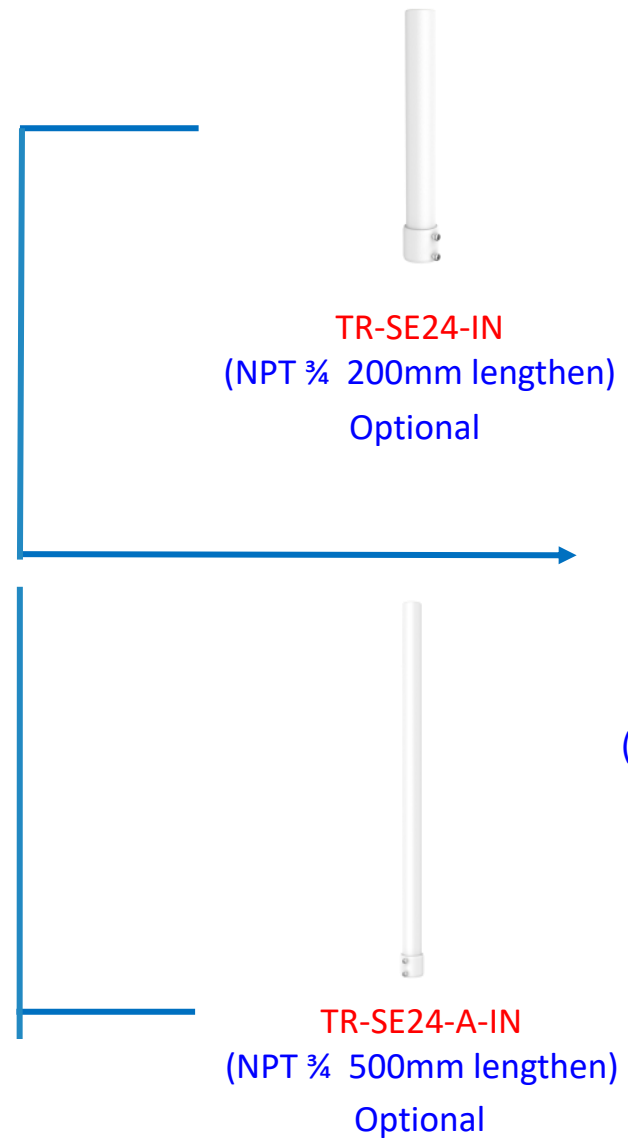

NPT 3/4" Plastic Waterproof joint

Optional

TR-A01-IN

Pole mount

TR-UP06-IN

NPT 3/4" Plastic Waterproof joint

Optional

TR-A01-IN

Pole mount

TR-UP06-IN

PRIME/EASY series IPC363X
PRIME series IPC361X S/E

Mini PTZ series IPC64XX

PRIME/EASY series IPC353X

IPC363x SS\SA\SB series

IPC363x SE series

Fisheye camera mount

Dome camera Indoor pendent mount

*Release: 2019Q1

Junction box

- IPC323X series + TR-JB04-C-IN
- PRIME series
IPC363X
PRIME series
IPC361X S/E + TR-JB03-H-IN
Mini PTZ
PRIME series
IPC353X
- IPC361X LB/LE + TR-JB03-I-IN
IPC361X SR -F
- IPC32X series
IPC31X series + TR-JB03-G-IN
IPC354 series
IPC3616 series
IPC361X SS/SB series
- 868 fisheye + TR-JB04-D-IN
- 814 fisheye
815 fisheye + TR-JB03-H-IN
-  IPC373XSE series