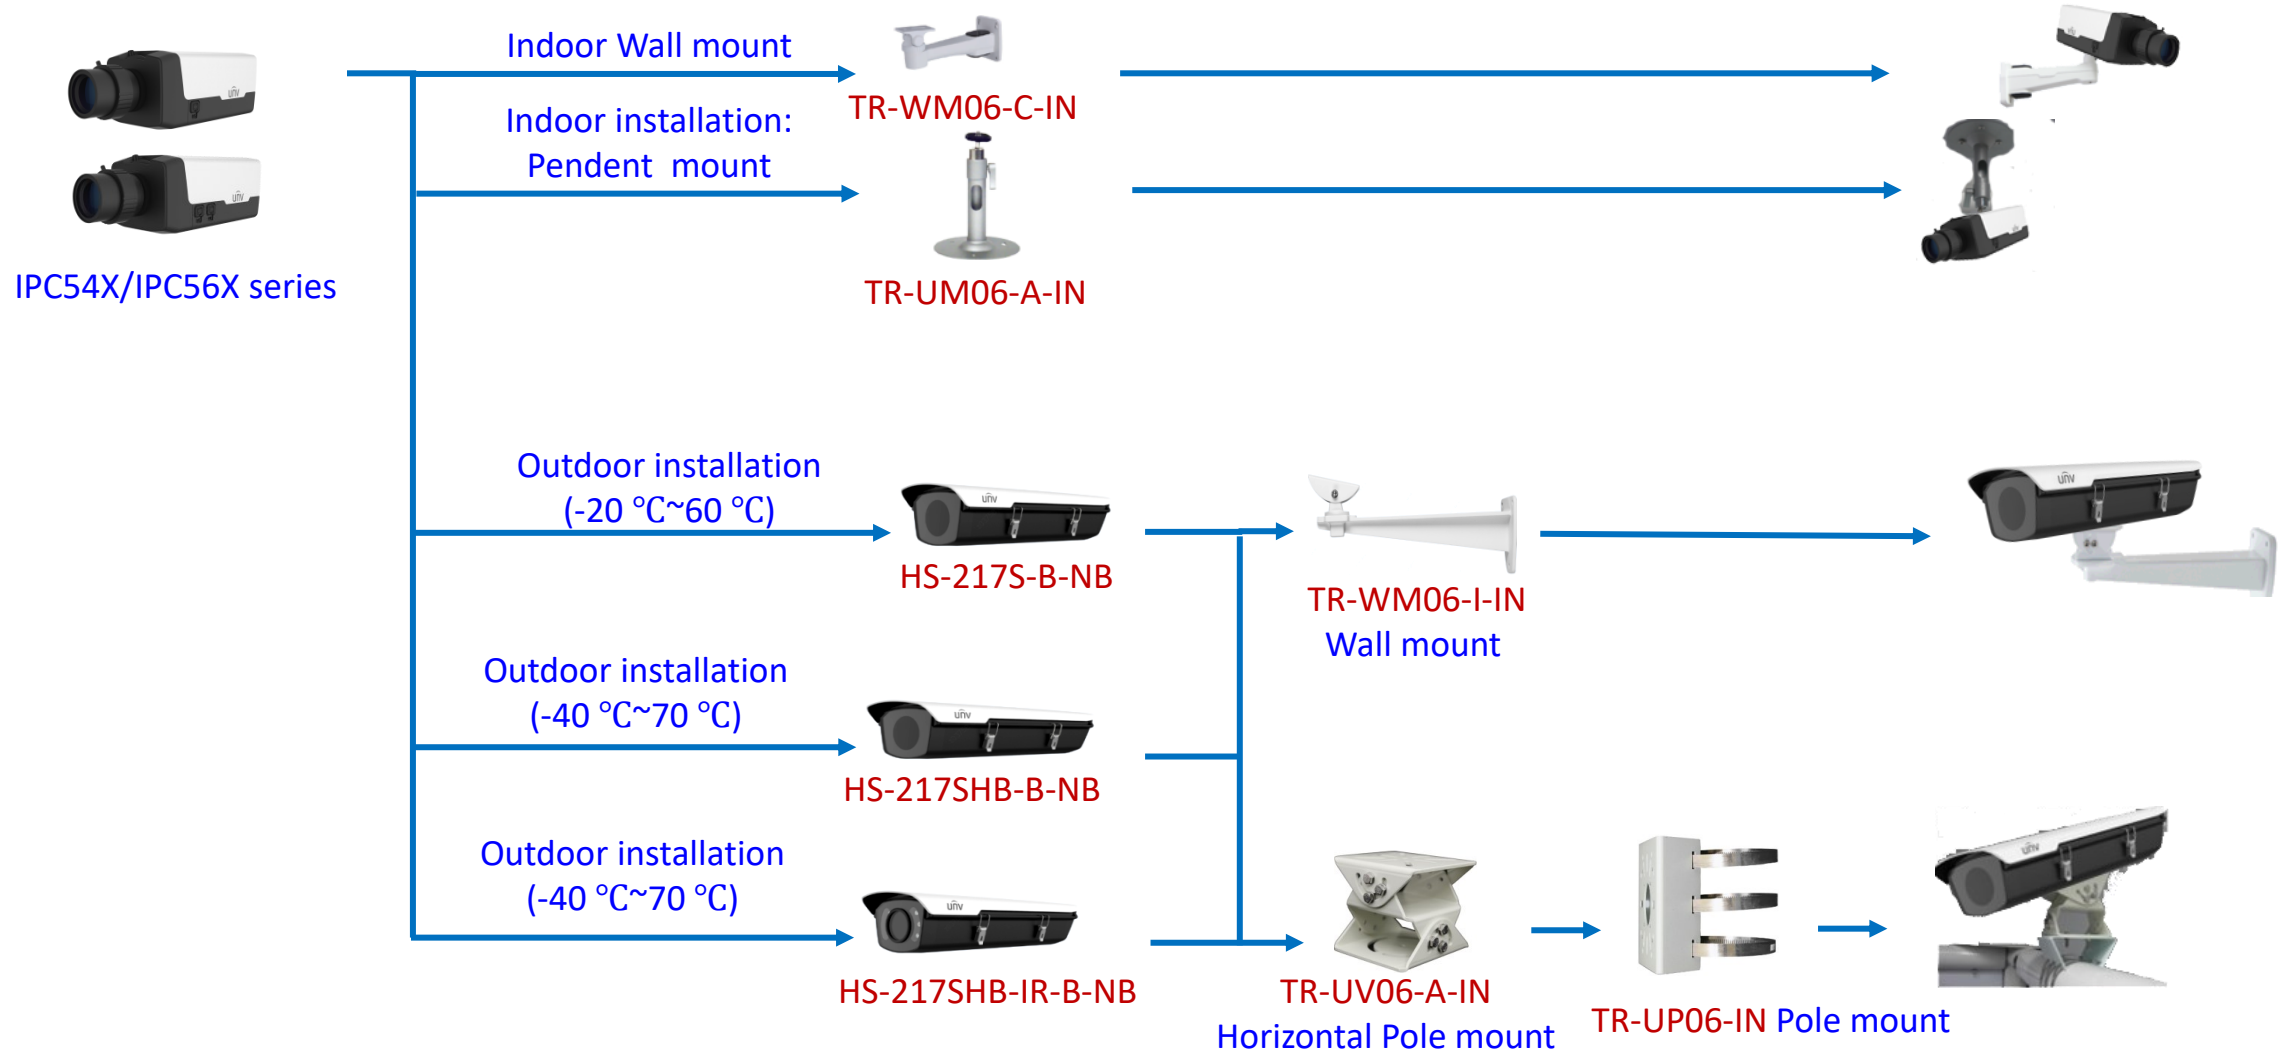

IPC Accessories Installation Guide

2022-01-17

Box camera mount

Dome camera mount

Dome camera mount

Dome camera mount

Electric-box Transfer plate

Dome camera mount

Dome camera mount

PRIME series IPC361XSR -F
EASY series IPC361XL/LE

TR-JB03-I-IN

TR-JB07/WM03-G-IN

TR-WM03-D-IN

TR-JB03-H-IN

TR-JB07/WM03-F-IN

TR-WM03-B-IN

NPT 3/4" Plastic Waterproof joint

Optional

TR-A01-IN

Pole mount

TR-UP06-IN

NPT 3/4" Plastic Waterproof joint

Optional

TR-A01-IN

Dome camera Indoor pendent mount

*Release: 2019Q1

Junction box

- IPC323X series + TR-JB04-C-IN
- PRIME series
IPC363X
PRIME series
IPC361X S/E + TR-JB03-H-IN
Mini PTZ
PRIME series
IPC353X
- IPC361X LB/LE + TR-JB03-I-IN
IPC361X SR -F
- IPC32X series
IPC31X series + TR-JB03-G-IN
IPC354 series
IPC3616 series
IPC361X SS/SB series
- 868 fisheye + TR-JB04-D-IN
- 814 fisheye
815 fisheye + TR-JB03-H-IN
-  IPC373XSE series