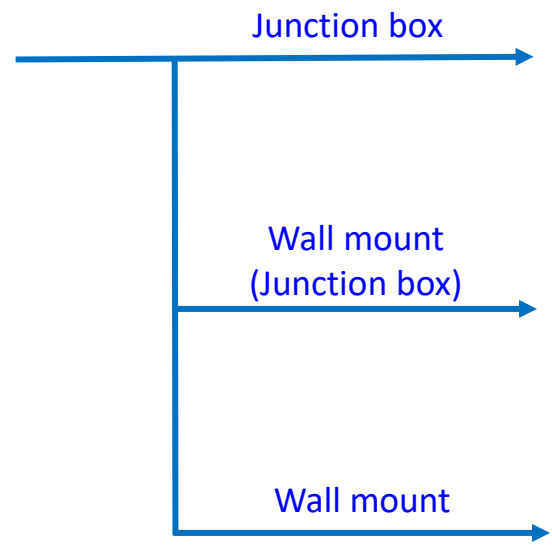

Dome camera mount

NPT 3/4" Plastic Waterproof joint

Optional

Pole mount

NPT 3/4" Plastic Waterproof joint

Optional

Pole mount