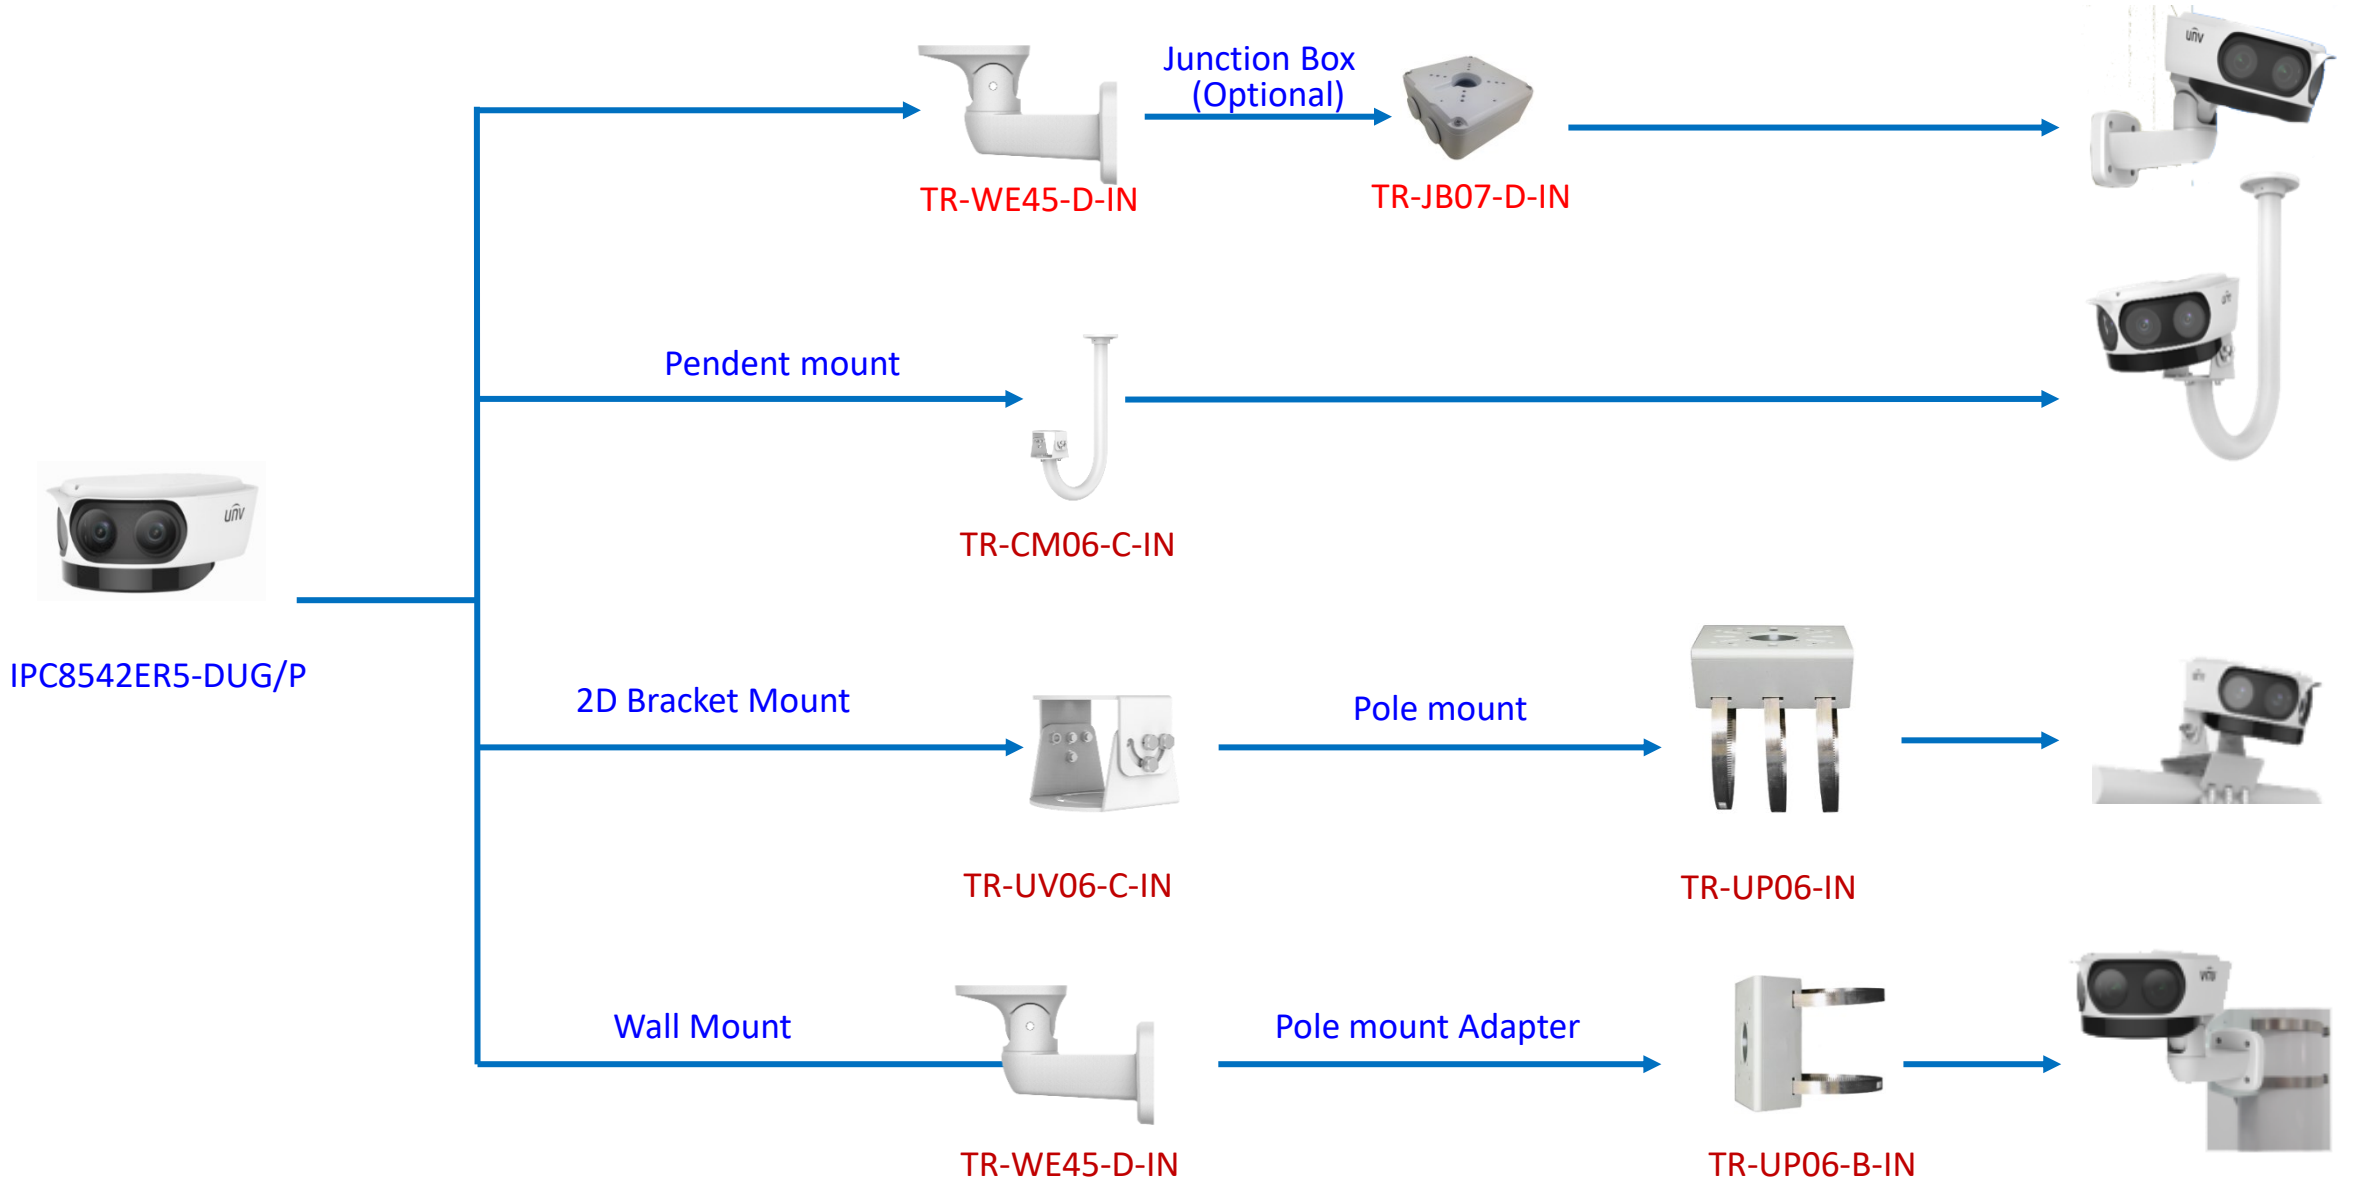

Indoor pendent mount

Bullet camera mount

Bullet camera mount

Mini Bullet camera mount

EASY/PRIME series
IPC21XX

IPC231X SB IPC2128 SB

IPC232X LB IPC21XX
(Round mount)

Bullet camera mount

Positioning system mount

IPC672 Series

IPC6312 Series

IPC675 Series

PTZ camera mount

IPC62xx Series
IPC63xx Series
IPC66xx Series

IPC6424SR-X25-VF

PTZ camera mount

Indoor PTZ camera mount

Indoor PTZ camera mount

Omniview Network Camera + PTZ dome

Omniview Network Camera
+
PTZ dome

wall mount

TR-WE45-E-IN

pole mount

KIT-TR4-1

Positioning system mount

It is necessary to ensure that the mounting base is firm enough

The logo for Uniview, featuring the word "uniview" in a white, lowercase, sans-serif font. A thin white line arches over the "i" and "v". The text is centered within a white graphic element consisting of a horizontal line that dips down into a rounded rectangular shape around the text.