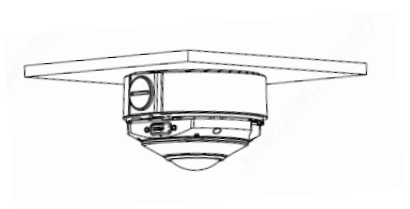

NPT 3/4" Plastic Waterproof joint

Optional

TR-A01-IN

Pole mount

TR-UP06-IN

NPT 3/4" Plastic Waterproof joint

Optional

TR-A01-IN

Pole mount

TR-UP06-IN

PRIME/EASY series IPC363X
PRIME series IPC361X S/E

Mini PTZ series IPC64XX

PRIME/EASY series IPC353X

IPC363x SS\SA\SB series

IPC363x SE series

Fisheye camera mount

Dome camera Indoor pendent mount

*Release: 2019Q1

Junction box

- IPC323X series + TR-JB04-C-IN
- PRIME series
IPC363X
PRIME series
IPC361X S/E + TR-JB03-H-IN
Mini PTZ
PRIME series
IPC353X
- IPC361X LB/LE + TR-JB03-I-IN
IPC361X SR -F
- IPC32X series
IPC31X series + TR-JB03-G-IN
IPC354 series
IPC3616 series
IPC361X SS/SB series
- 868 fisheye + TR-JB04-D-IN
- 814 fisheye
815 fisheye + TR-JB03-H-IN
-  IPC373XSE series