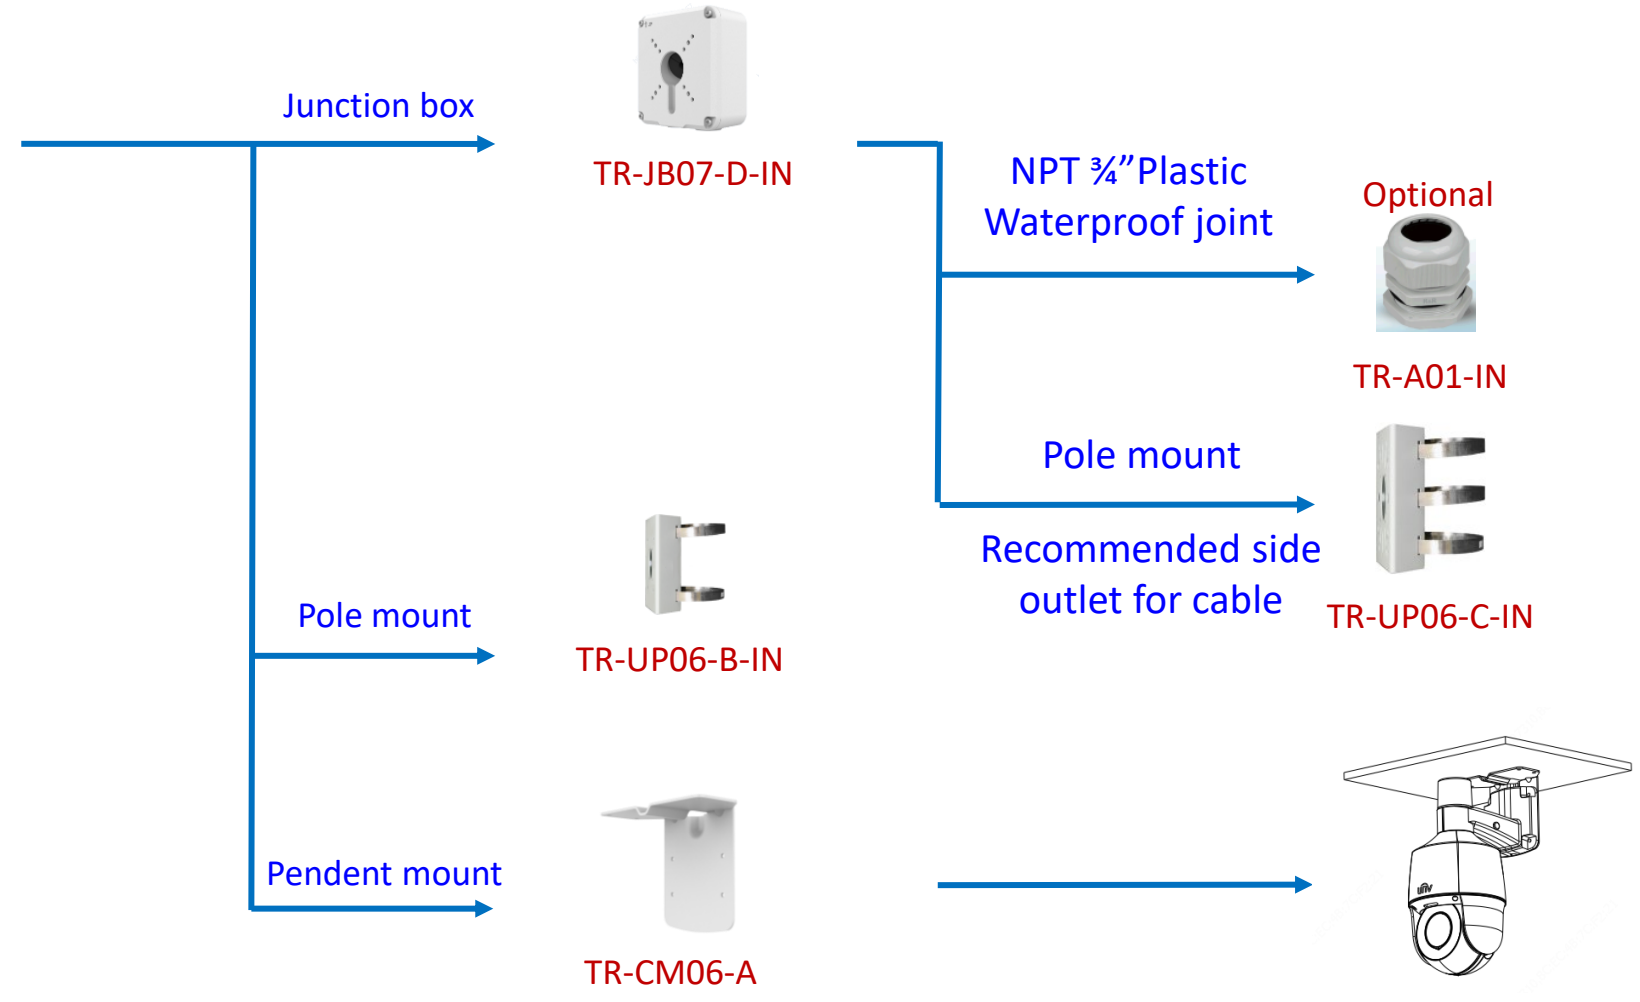

Indoor pendent mount

Bullet camera mount

Bullet camera mount

Mini Bullet camera mount

EASY/PRIME series
IPC21XX

IPC231X SB IPC2128 SB

IPC232X LB IPC21XX
(Round mount)

Bullet camera mount

Positioning system mount

IPC672 Series

IPC6312 Series

IPC675 Series

PTZ camera mount

IPC62xx Series
IPC63xx Series
IPC66xx Series

IPC6424SR-X25-VF

PTZ camera mount

Indoor PTZ camera mount

Indoor PTZ camera mount

Omniview Network Camera + PTZ dome

Omniview Network Camera
+
PTZ dome

wall mount

TR-WE45-E-IN

pole mount

KIT-TR4-1