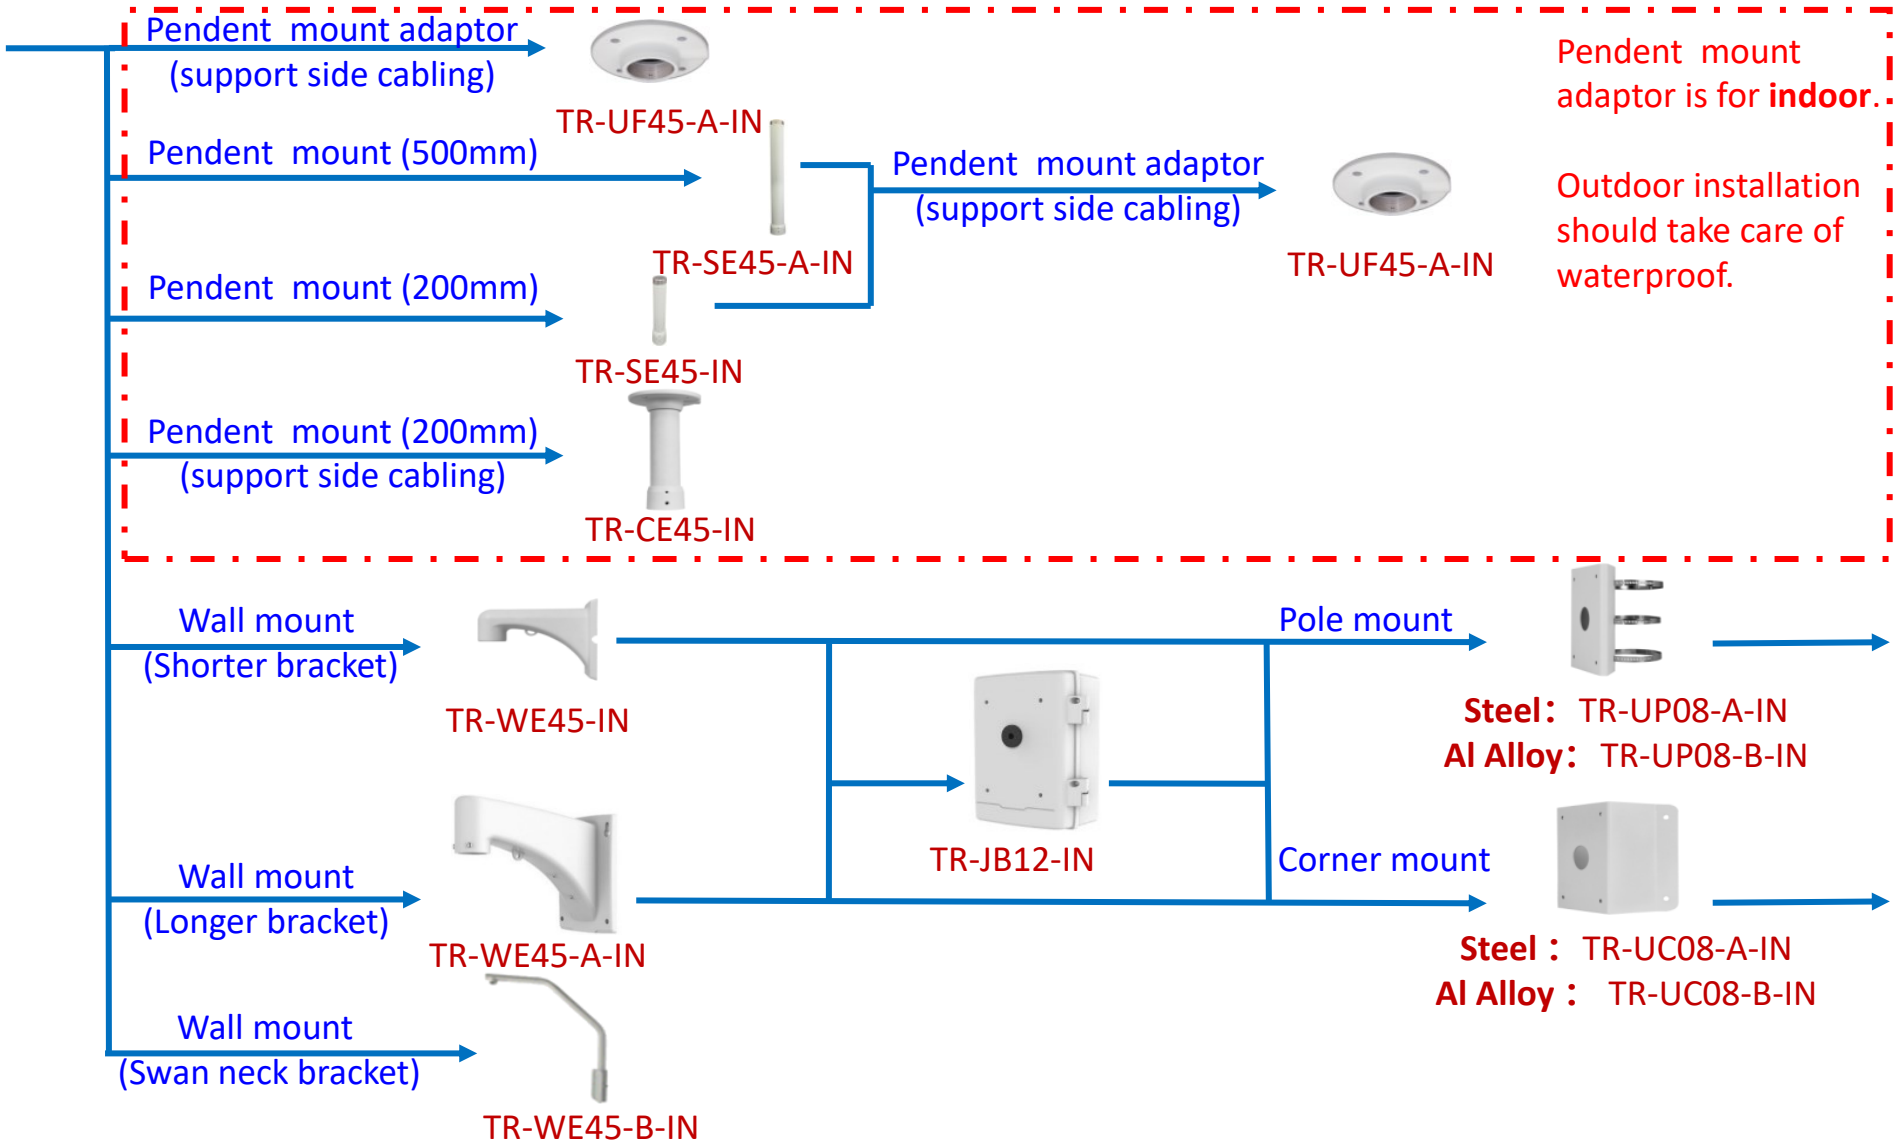

Positioning system mount

IPC672 Series

IPC6312 Series

IPC675 Series

PTZ camera mount

IPC62xx Series
IPC63xx Series
IPC66xx Series

IPC6424SR-X25-VF

PTZ camera mount

Indoor PTZ camera mount

Indoor PTZ camera mount

Omniview Network Camera + PTZ dome

Omniview Network Camera
+
PTZ dome

wall mount

TR-WE45-E-IN

pole mount

KIT-TR4-1

Positioning system mount

It is necessary to ensure that the mounting base is firm enough

The logo for Uniview, featuring the word "uniview" in a white, lowercase, sans-serif font. A thin white line arches over the "i" and "v". The text is centered within a white graphic element consisting of a horizontal line that dips down into a rounded rectangular shape around the text.