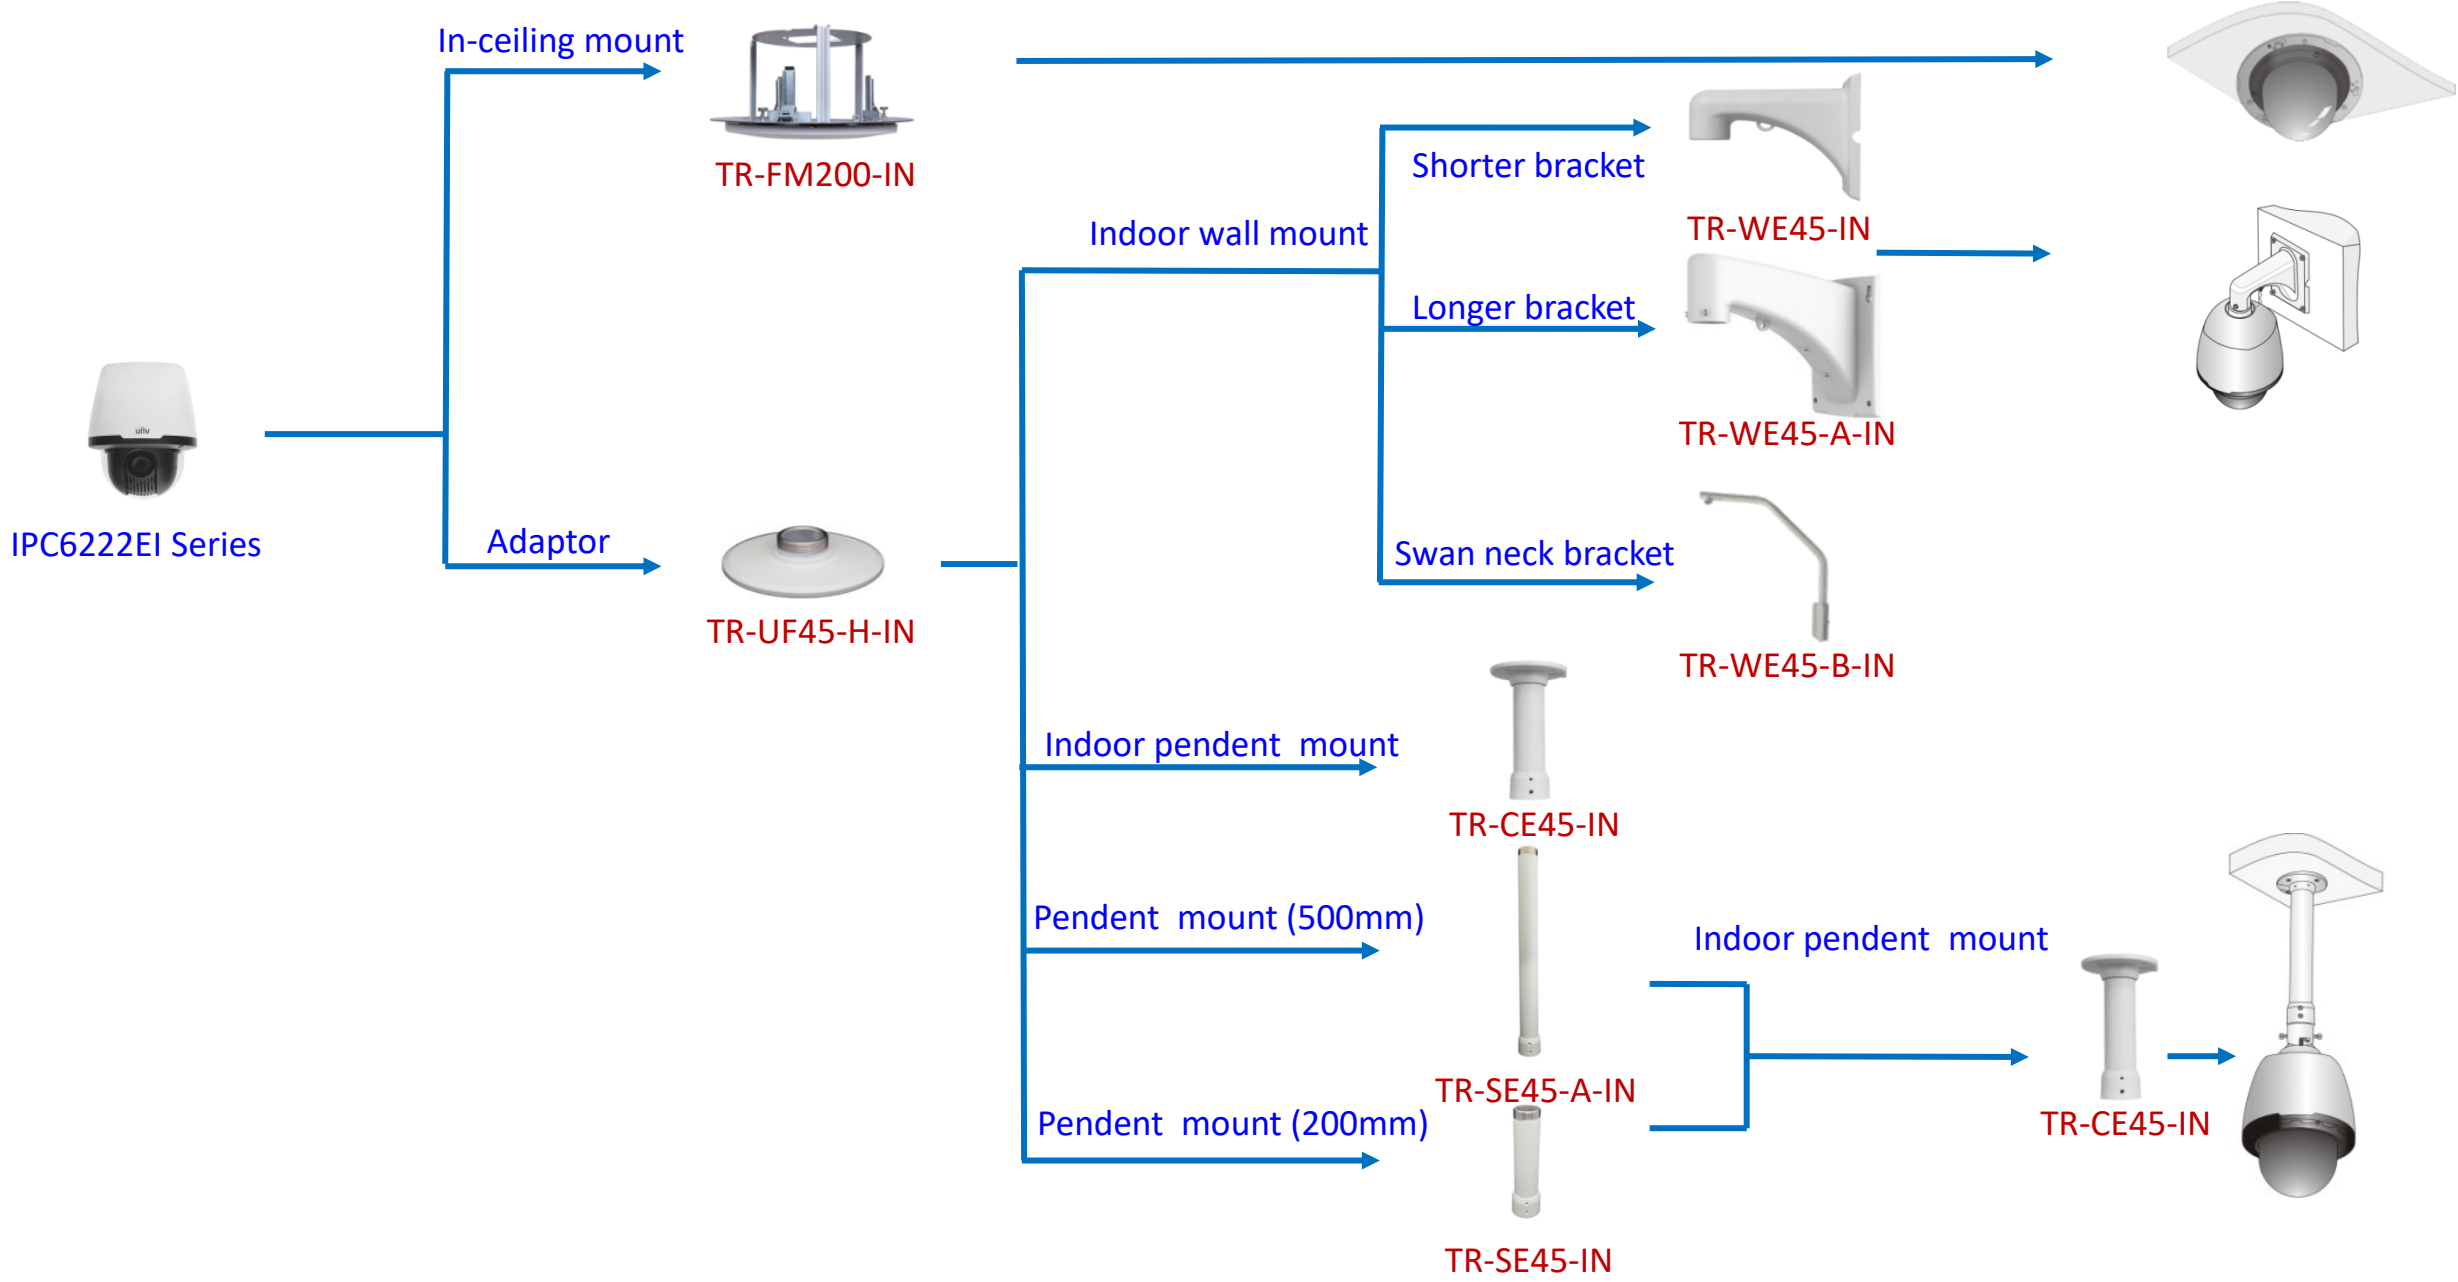

Indoor pendent mount

Bullet camera mount

Bullet camera mount

Mini Bullet camera mount

EASY/PRIME series
IPC21XX

IPC231X SB IPC2128 SB

IPC232X LB IPC21XX
(Round mount)

Bullet camera mount

Positioning system mount

IPC672 Series

IPC6312 Series

IPC675 Series

PTZ camera mount

IPC62xx Series
IPC63xx Series
IPC66xx Series

IPC6424SR-X25-VF

PTZ camera mount

Indoor PTZ camera mount

Indoor PTZ camera mount

Omniview Network Camera + PTZ dome

Omniview Network Camera
+
PTZ dome

wall mount

TR-WE45-E-IN

pole mount

KIT-TR4-1

Positioning system mount

It is necessary to ensure that the mounting base is firm enough

The logo for Uniview, featuring the word "uniview" in a white, lowercase, sans-serif font. A thin white line arches over the "i" and "v". The text is centered within a white graphic element consisting of a horizontal line that dips down into a rounded rectangular shape around the text.