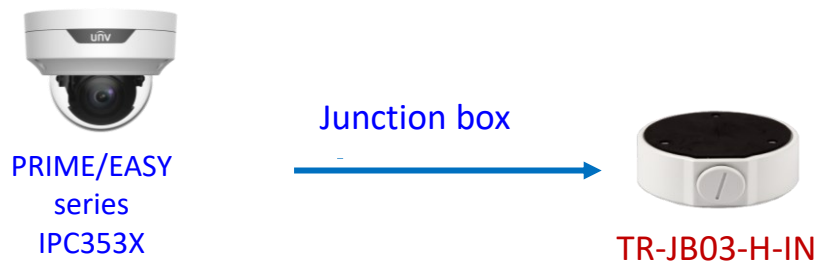

IPC Accessories Installation Guide

2022-01-17

Box camera mount

Dome camera mount

Dome camera mount

Dome camera mount

Electric-box Transfer plate

Dome camera mount

Dome camera mount

PRIME series IPC361XSR -F
EASY series IPC361XL/LE

TR-JB03-I-IN

TR-JB07/WM03-G-IN

TR-WM03-D-IN

TR-JB03-H-IN

TR-JB07/WM03-F-IN

TR-WM03-B-IN

NPT 3/4" Plastic Waterproof joint

Optional

TR-A01-IN

Pole mount

TR-UP06-IN

NPT 3/4" Plastic Waterproof joint

Optional

TR-A01-IN

Dome camera Indoor pendent mount

*Release: 2019Q1

Junction box

- IPC323X series + TR-JB04-C-IN
- PRIME series
IPC363X
PRIME series
IPC361X S/E + TR-JB03-H-IN
Mini PTZ
PRIME series
IPC353X
- IPC361X LB/LE + TR-JB03-I-IN
IPC361X SR -F
- IPC32X series
IPC31X series + TR-JB03-G-IN
IPC354 series
IPC3616 series
IPC361X SS/SB series
- 868 fisheye + TR-JB04-D-IN
- 814 fisheye
815 fisheye + TR-JB03-H-IN
-  IPC373XSE series