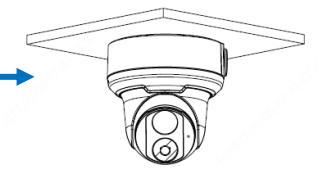

NPT 3/4" Plastic Waterproof joint

Optional

TR-A01-IN

Pole mount

TR-UP06-IN

NPT 3/4" Plastic Waterproof joint

Optional

TR-A01-IN