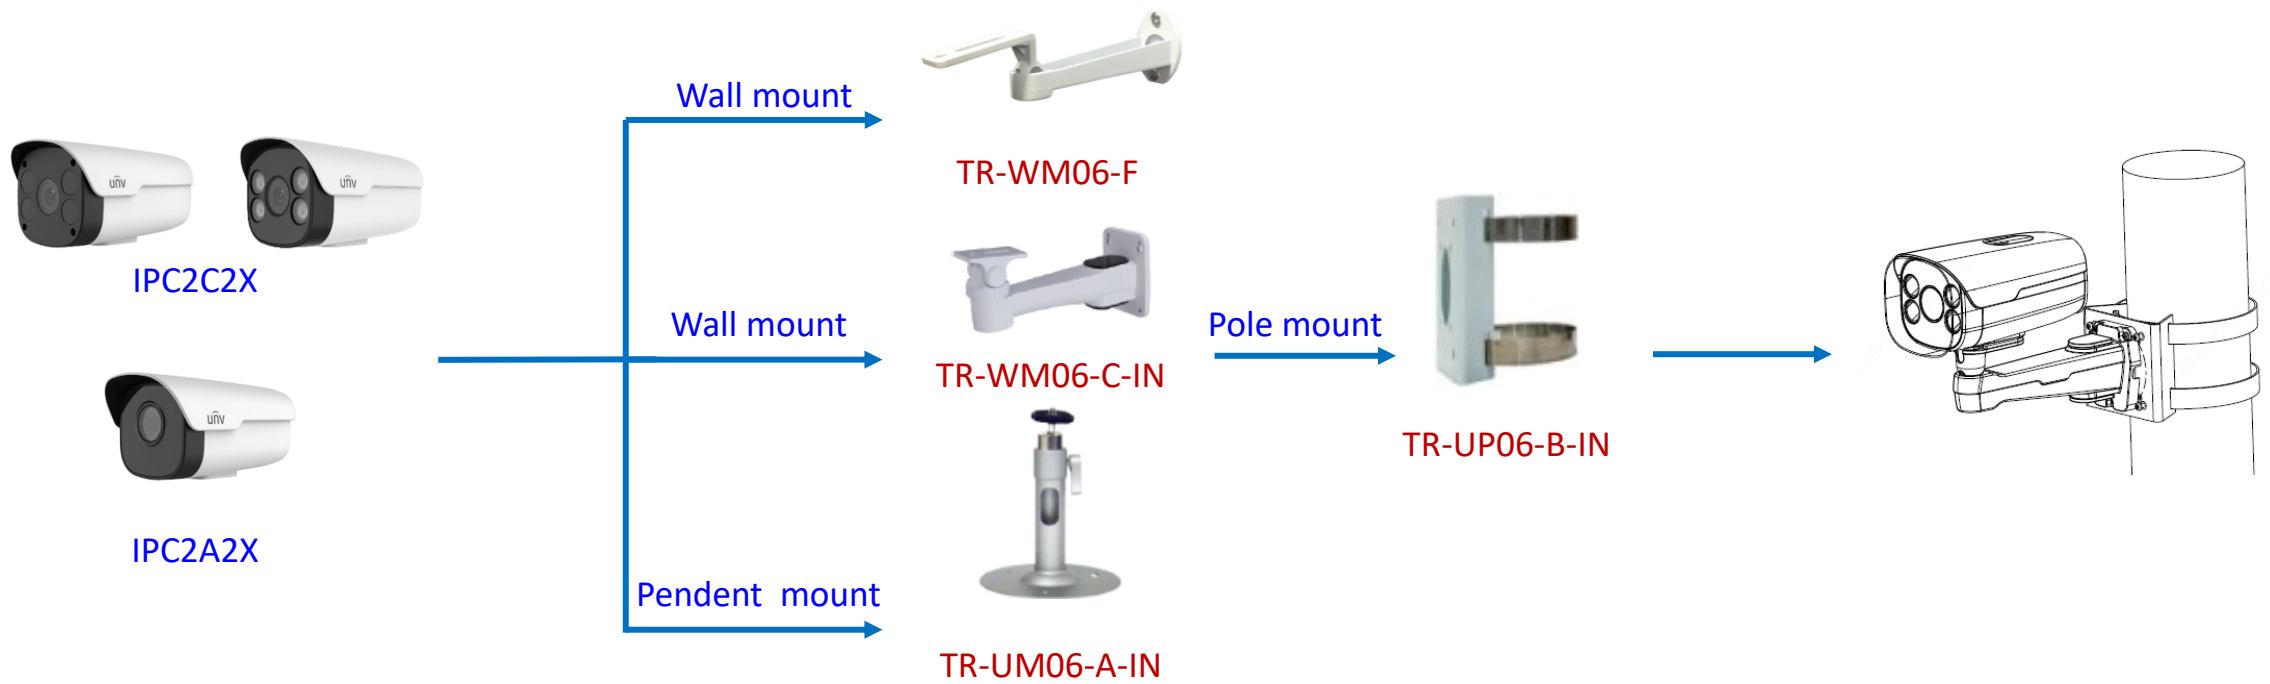

Bullet camera mount