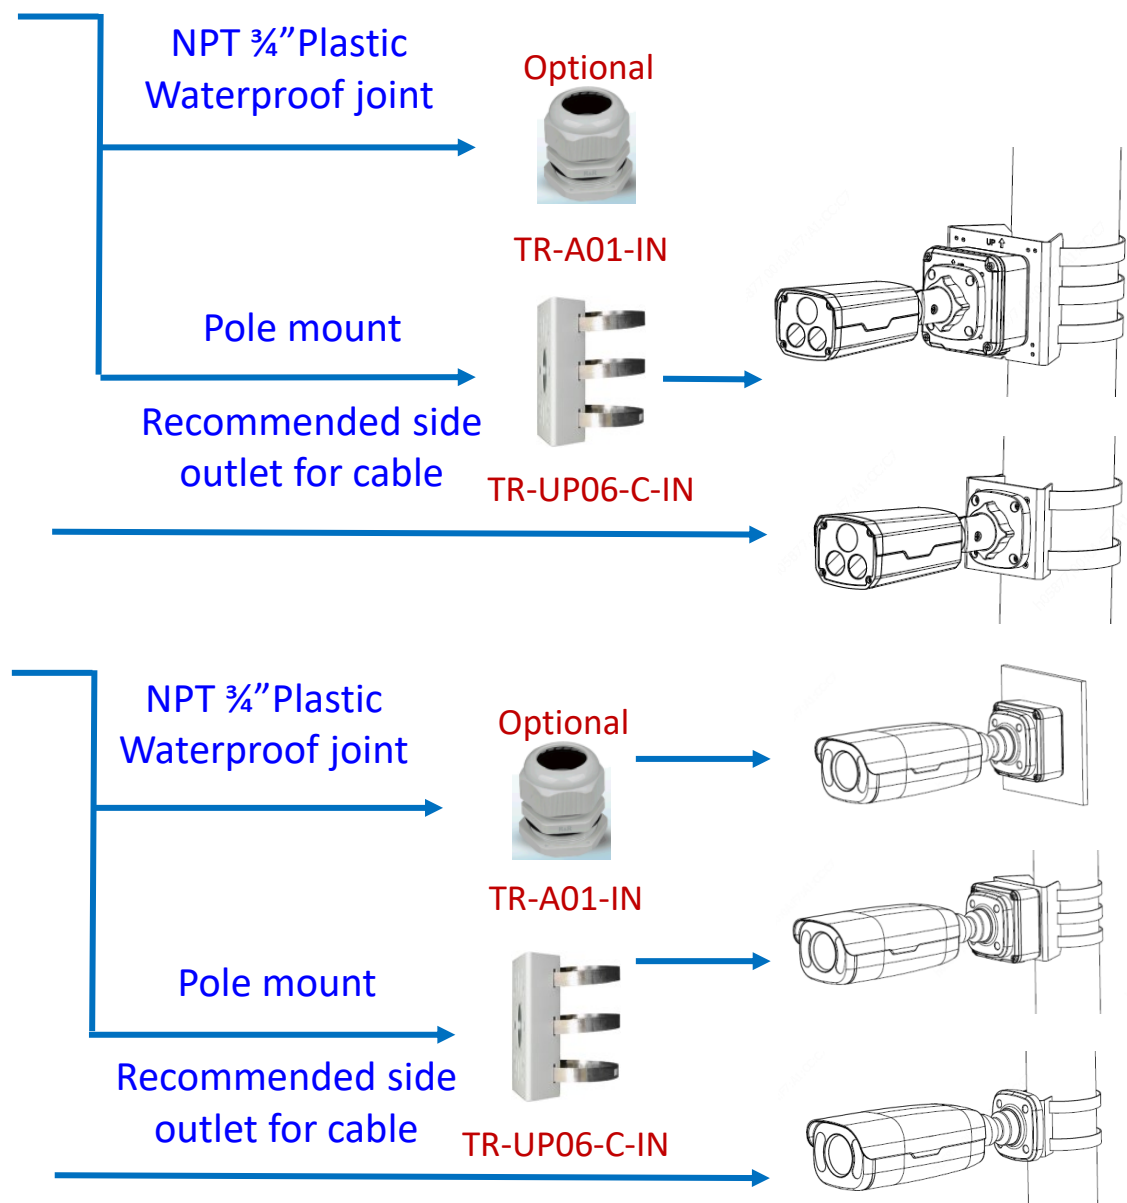

Bullet camera mount