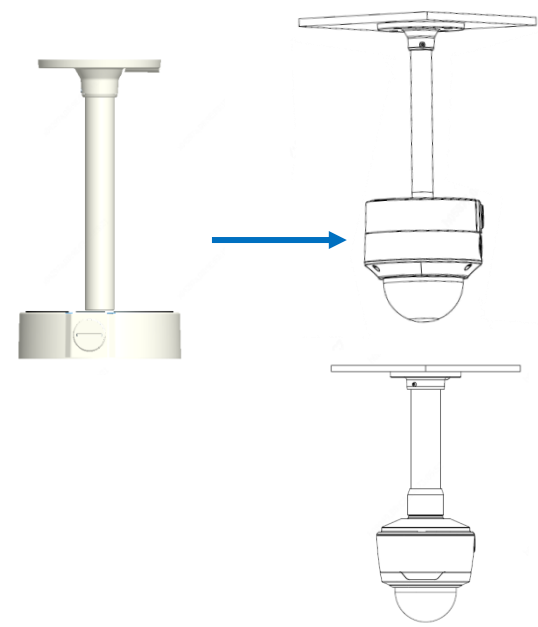

NPT 3/4" Plastic Waterproof joint

Optional

TR-A01-IN

Pole mount

TR-UP06-IN

NPT 3/4" Plastic Waterproof joint

Optional

TR-A01-IN

Dome camera Indoor pendent mount

*Release: 2019Q1

Junction box

- IPC323X series + TR-JB04-C-IN
- PRIME series
IPC363X
PRIME series
IPC361X S/E + TR-JB03-H-IN
Mini PTZ
PRIME series
IPC353X
- IPC361X LB/LE + TR-JB03-I-IN
IPC361X SR -F
- IPC32X series
IPC31X series + TR-JB03-G-IN
IPC354 series
IPC3616 series
IPC361X SS/SB series
- 868 fisheye + TR-JB04-D-IN
- 814 fisheye
815 fisheye + TR-JB03-H-IN
-  IPC373XSE series

Indoor pendent mount

Bullet camera mount

Bullet camera mount

Mini Bullet camera mount

EASY/PRIME series
IPC21XX

IPC231X SB IPC2128 SB

IPC232X LB IPC21XX
(Round mount)

Bullet camera mount