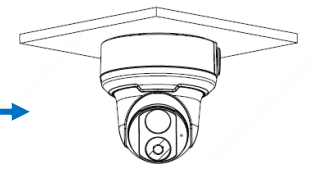

IPC Accessories Installation Guide

2022-01-17

Box camera mount

Dome camera mount

Dome camera mount

Dome camera mount

Electric-box Transfer plate

Dome camera mount

Dome camera mount

PRIME series IPC361XSR -F
EASY series IPC361XL/LE

TR-JB03-I-IN

TR-JB07/WM03-G-IN

TR-WM03-D-IN

TR-JB03-H-IN

TR-JB07/WM03-F-IN

TR-WM03-B-IN

NPT 3/4" Plastic Waterproof joint

Optional

TR-A01-IN

Pole mount

TR-UP06-IN

NPT 3/4" Plastic Waterproof joint

Optional

TR-A01-IN