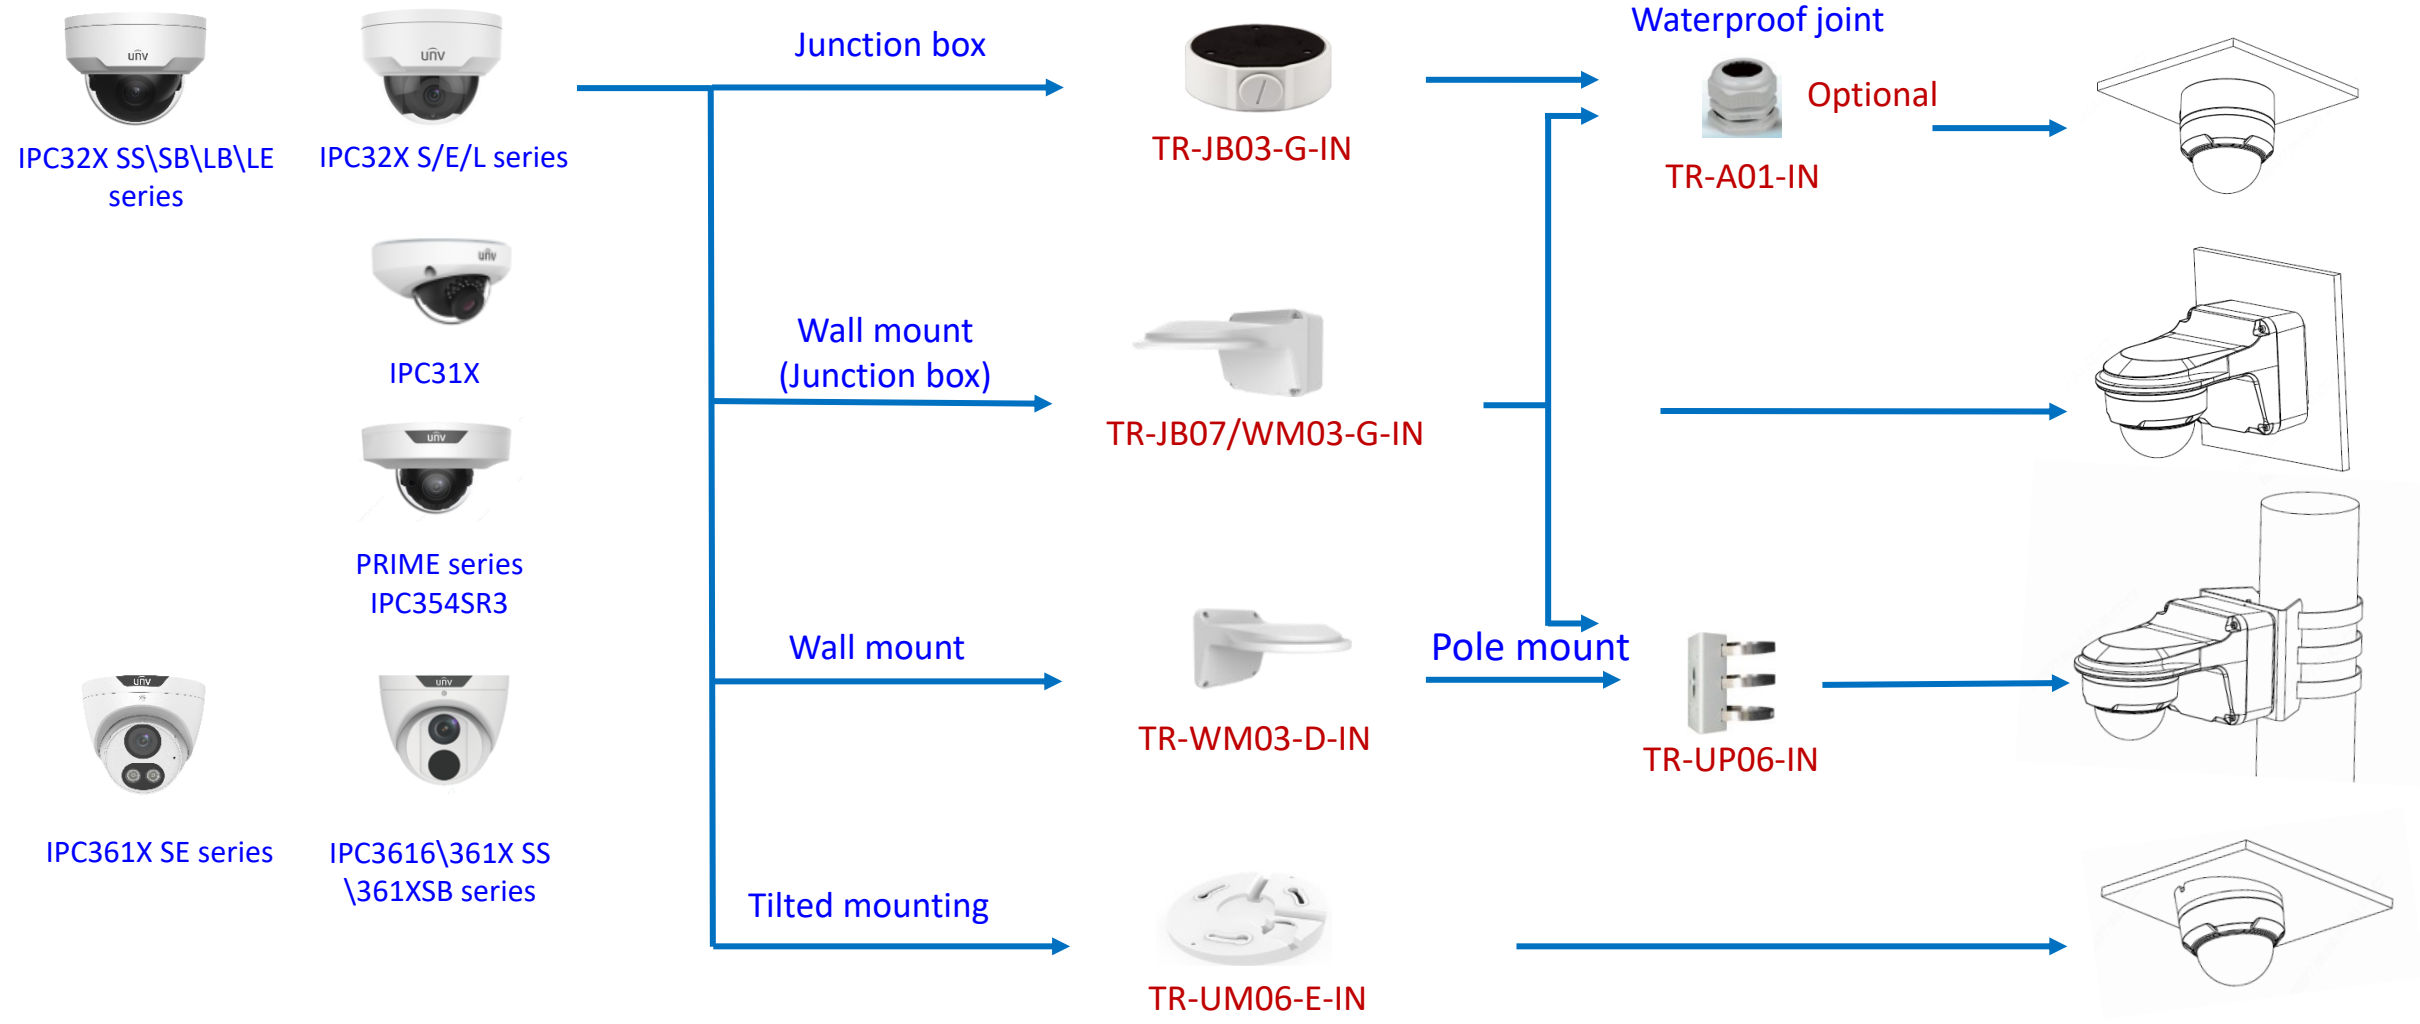

IPC Accessories Installation Guide

2022-01-17

Box camera mount

Dome camera mount

Dome camera mount

Dome camera mount

Electric-box Transfer plate

Dome camera mount

Dome camera mount

PRIME series IPC361XSR -F
EASY series IPC361XL/LE

TR-JB03-I-IN

TR-JB07/WM03-G-IN

TR-WM03-D-IN

TR-JB03-H-IN

TR-JB07/WM03-F-IN

TR-WM03-B-IN

NPT 3/4" Plastic Waterproof joint

Optional

TR-A01-IN

Pole mount

TR-UP06-IN

NPT 3/4" Plastic Waterproof joint

Optional

TR-A01-IN

Dome camera Indoor pendent mount

*Release: 2019Q1

Junction box

- IPC323X series + TR-JB04-C-IN
- PRIME series
IPC363X
PRIME series
IPC361X S/E + TR-JB03-H-IN
Mini PTZ
PRIME series
IPC353X
- IPC361X LB/LE + TR-JB03-I-IN
IPC361X SR -F
- IPC32X series
IPC31X series + TR-JB03-G-IN
IPC354 series
IPC3616 series
IPC361X SS/SB series
- 868 fisheye + TR-JB04-D-IN
- 814 fisheye
815 fisheye + TR-JB03-H-IN
-  IPC373XSE series