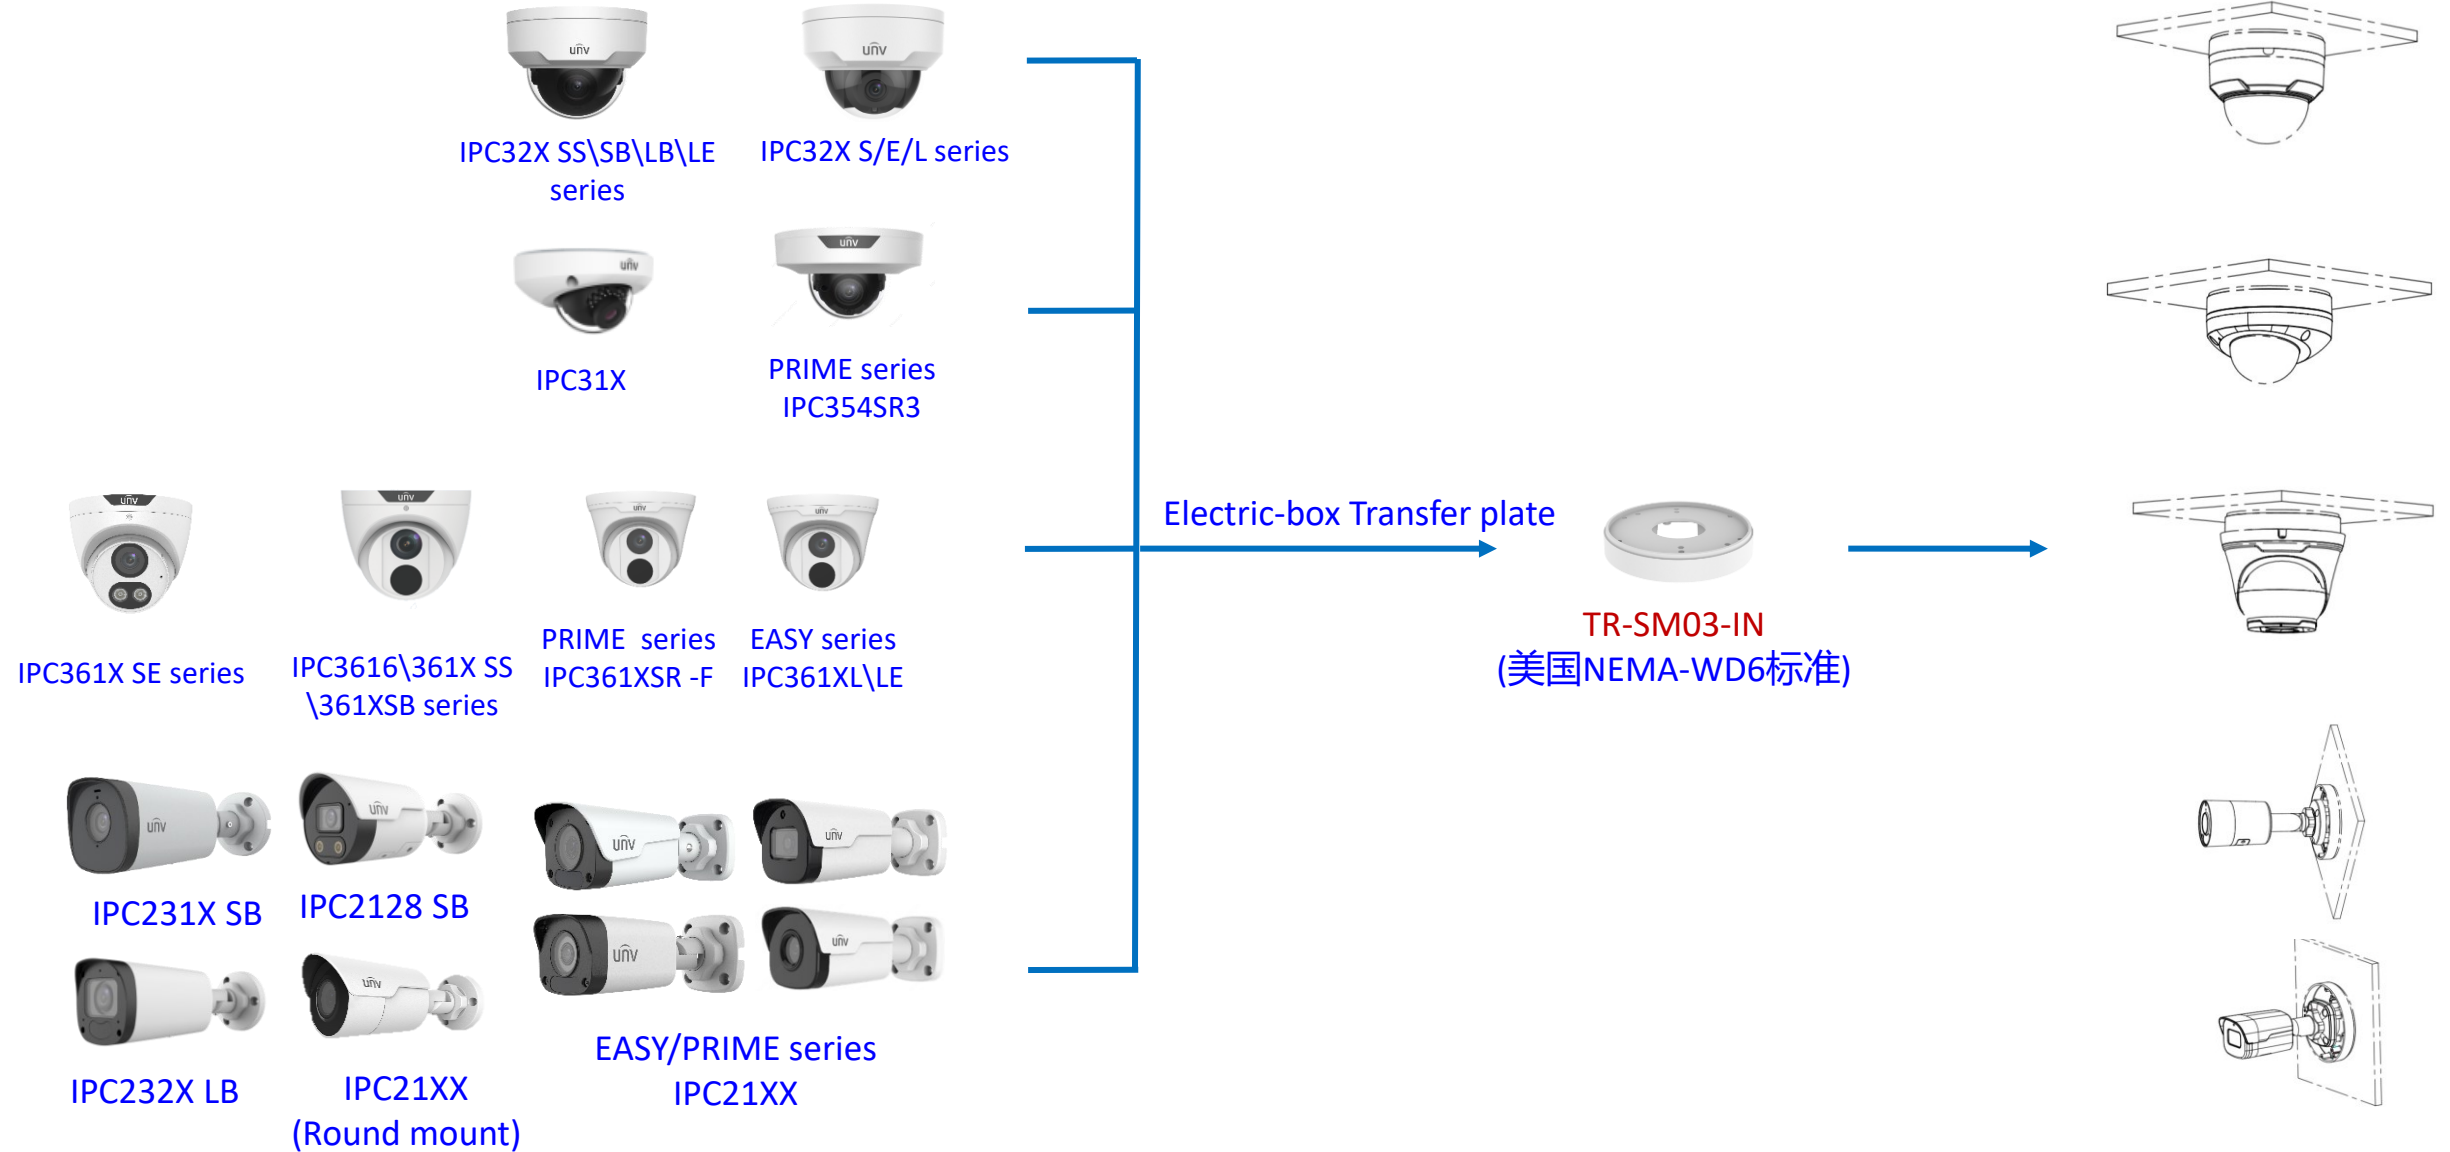

IPC Accessories Installation Guide

2022-01-17

Box camera mount

Dome camera mount

Dome camera mount

Dome camera mount

Electric-box Transfer plate

Dome camera mount

Dome camera mount

PRIME series IPC361XSR -F
EASY series IPC361XL/LE

TR-JB03-I-IN

TR-JB07/WM03-G-IN

TR-WM03-D-IN

TR-JB03-H-IN

TR-JB07/WM03-F-IN

TR-WM03-B-IN

NPT 3/4" Plastic Waterproof joint

Optional

TR-A01-IN

Pole mount

TR-UP06-IN

NPT 3/4" Plastic Waterproof joint

Optional

TR-A01-IN

Dome camera Indoor pendent mount

*Release: 2019Q1

Junction box

- IPC323X series + TR-JB04-C-IN
- PRIME series
IPC363X
PRIME series
IPC361X S/E + TR-JB03-H-IN
Mini PTZ
PRIME series
IPC353X
- IPC361X LB/LE + TR-JB03-I-IN
IPC361X SR -F
- IPC32X series
IPC31X series + TR-JB03-G-IN
IPC354 series
IPC3616 series
IPC361X SS/SB series
- 868 fisheye + TR-JB04-D-IN
- 814 fisheye
815 fisheye + TR-JB03-H-IN
-  IPC373XSE series