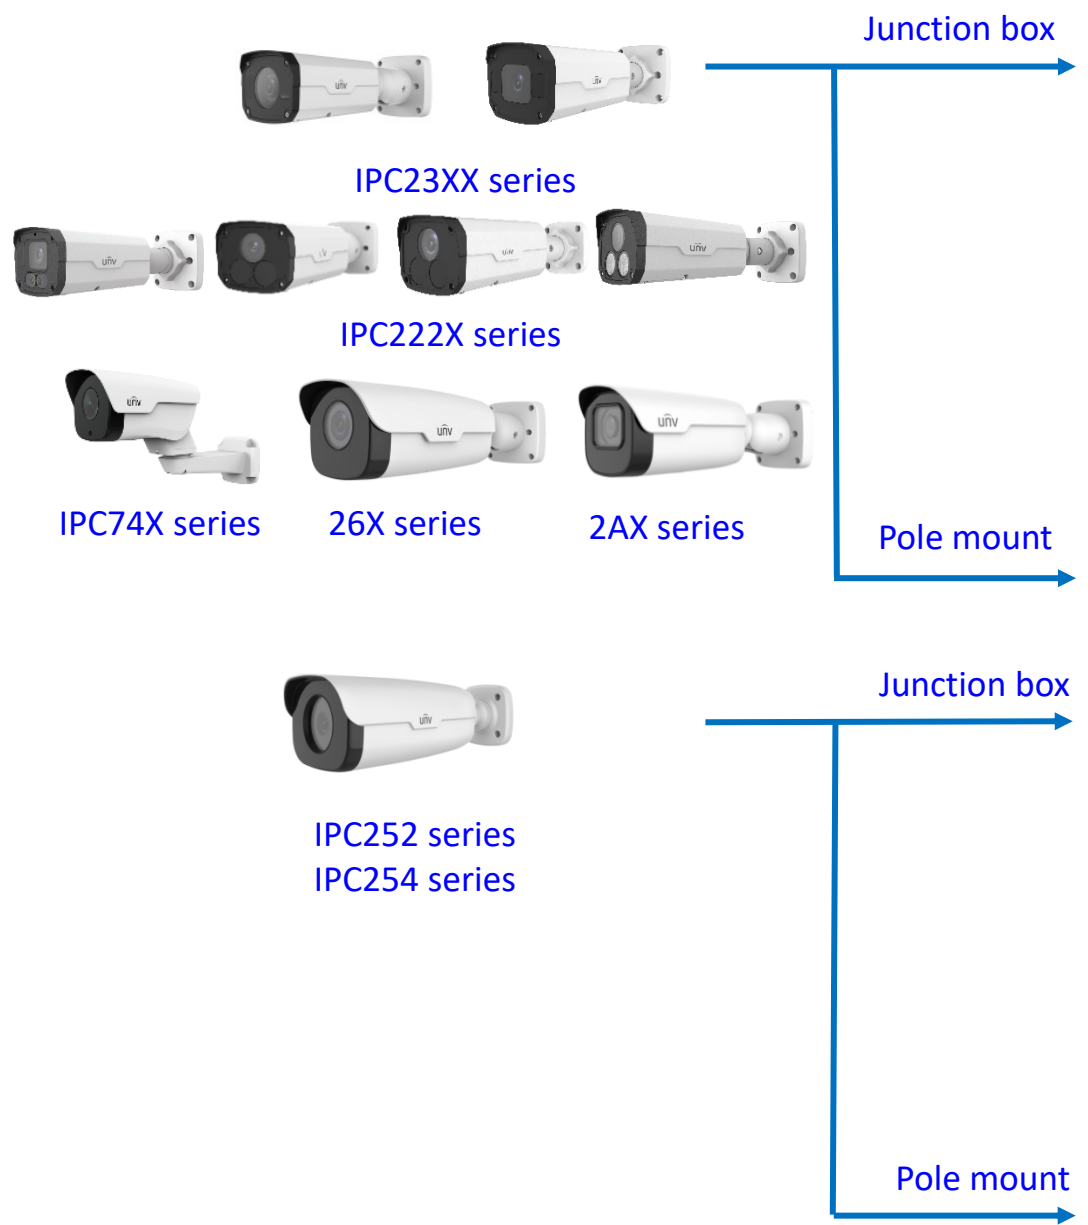

Dome camera Indoor pendent mount

*Release: 2019Q1

Junction box

- IPC323X series + TR-JB04-C-IN
- PRIME series
IPC363X
PRIME series
IPC361X S/E + TR-JB03-H-IN
Mini PTZ
PRIME series
IPC353X
- IPC361X LB/LE + TR-JB03-I-IN
IPC361X SR -F
- IPC32X series
IPC31X series + TR-JB03-G-IN
IPC354 series
IPC3616 series
IPC361X SS/SB series
- 868 fisheye + TR-JB04-D-IN
- 814 fisheye
815 fisheye + TR-JB03-H-IN
-  IPC373XSE series

Indoor pendent mount

Bullet camera mount

Bullet camera mount

Mini Bullet camera mount

EASY/PRIME series
IPC21XX

IPC231X SB IPC2128 SB

IPC232X LB IPC21XX
(Round mount)

Bullet camera mount