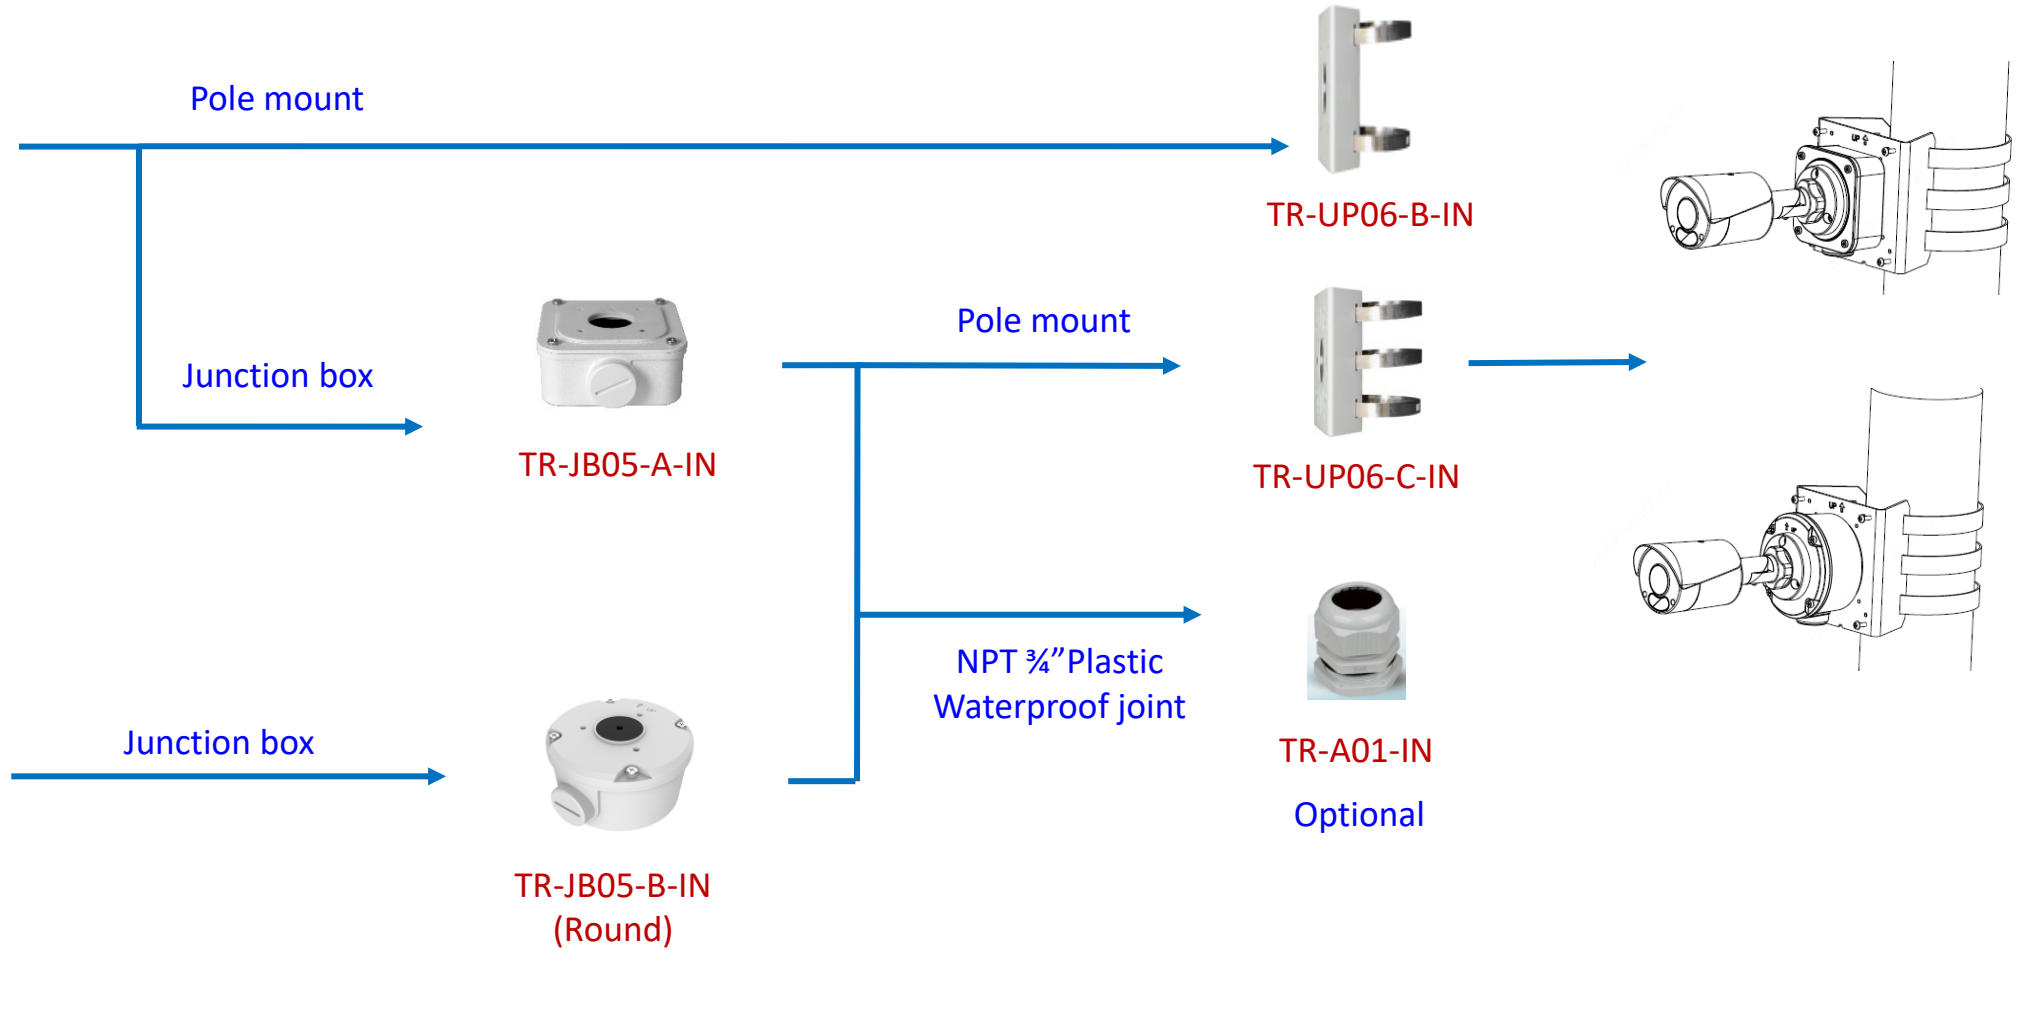

Indoor pendent mount

Bullet camera mount

Bullet camera mount

Mini Bullet camera mount

EASY/PRIME series
IPC21XX

IPC231X SB IPC2128 SB

IPC232X LB IPC21XX
(Round mount)

Bullet camera mount