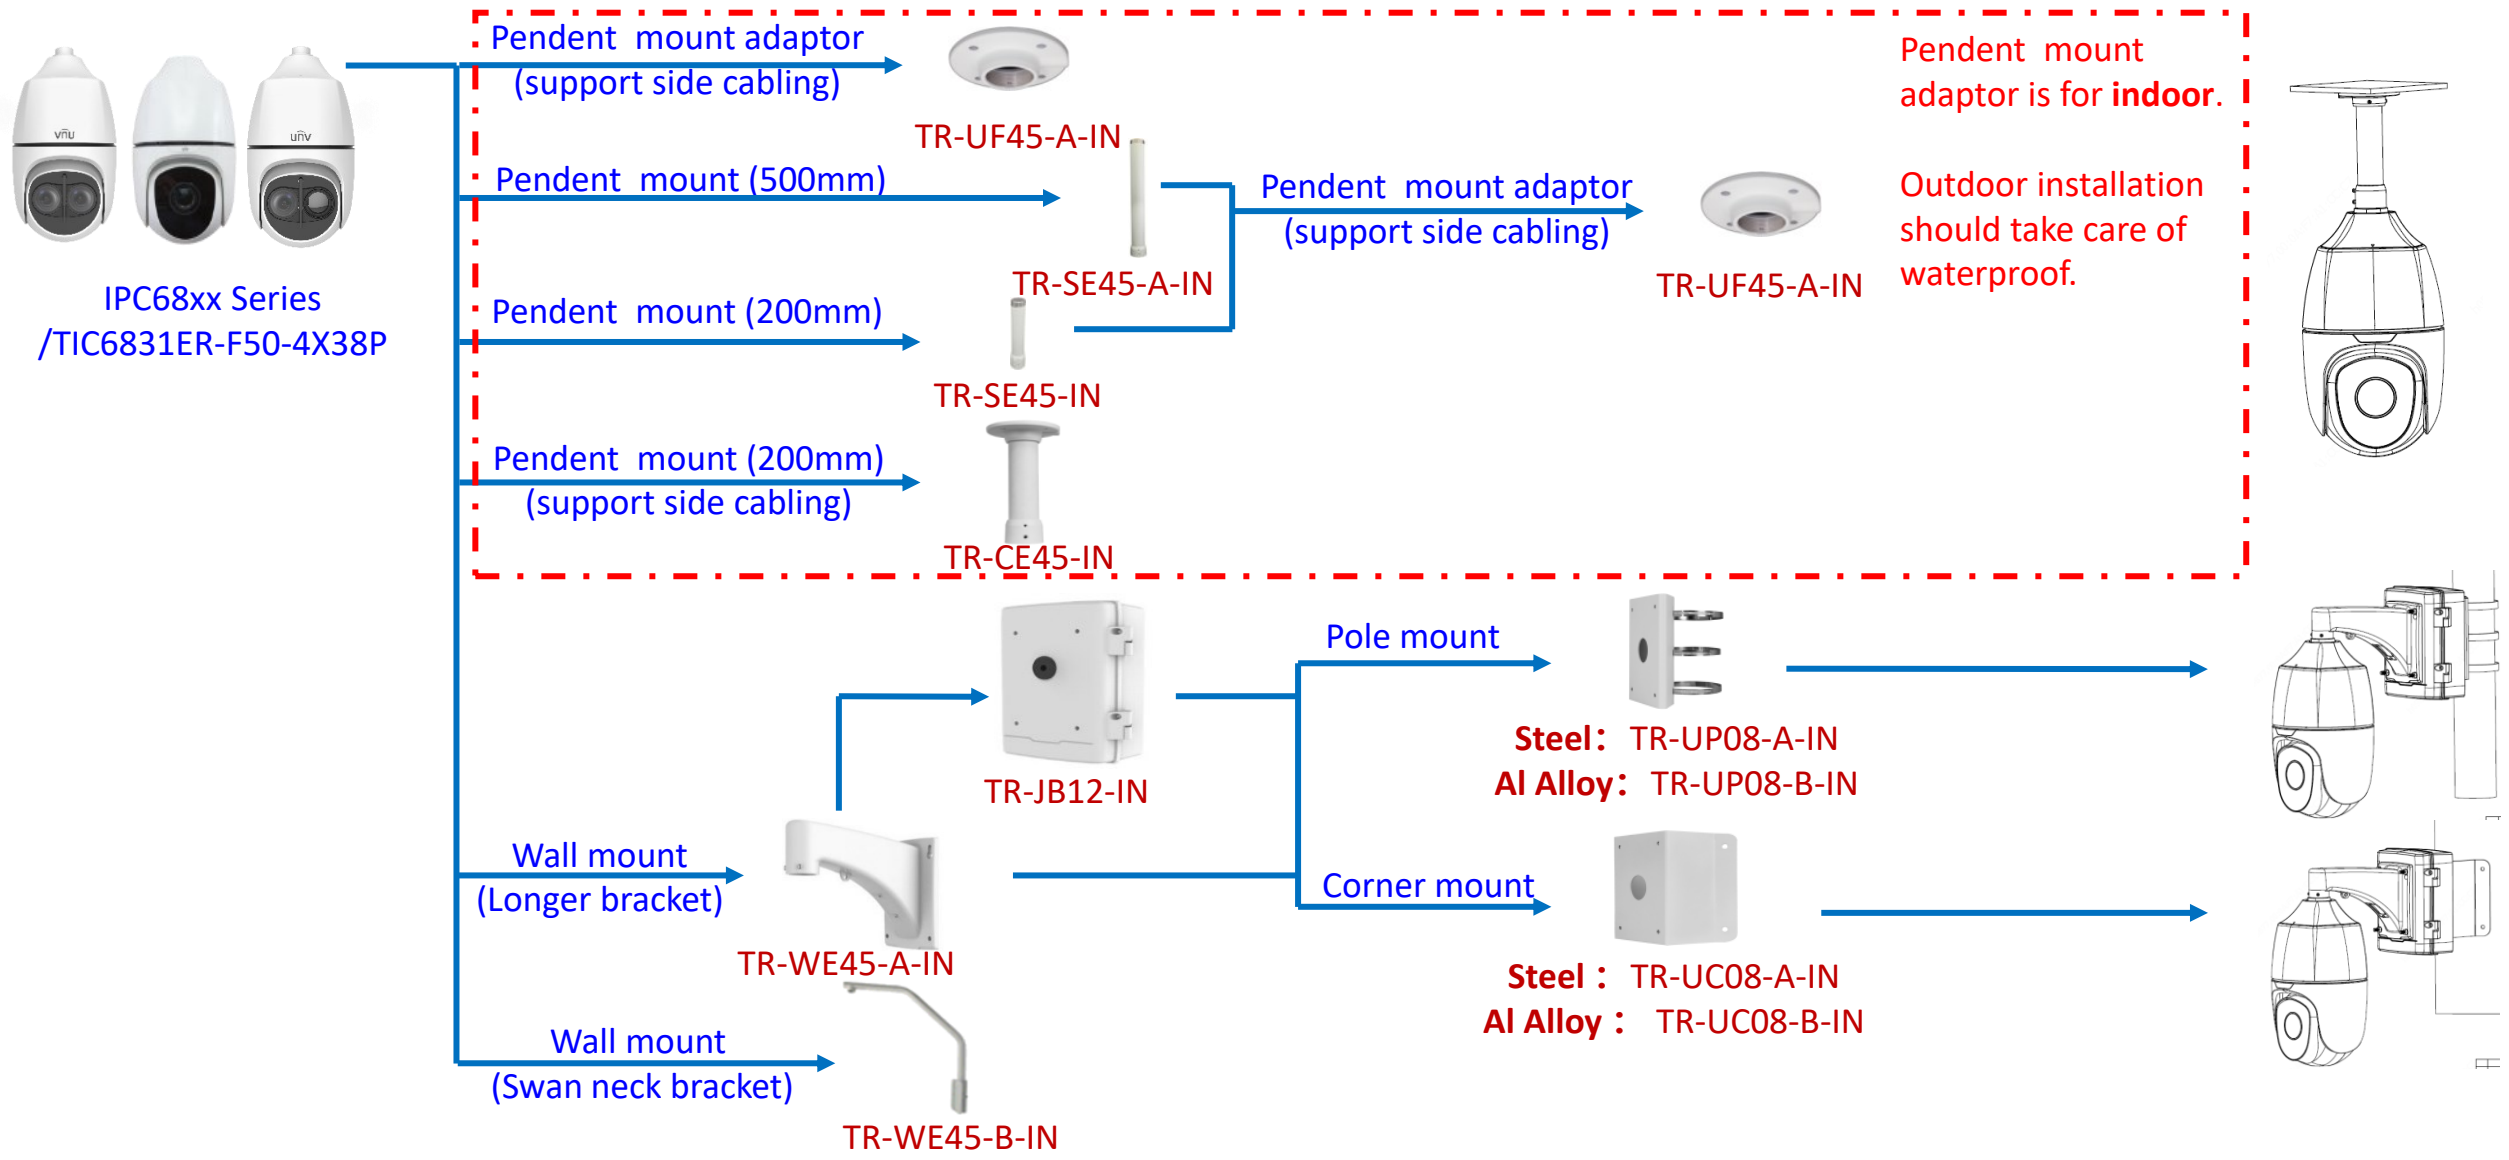

Dome camera Indoor pendent mount

*Release: 2019Q1

Junction box

- IPC323X series + TR-JB04-C-IN
- PRIME series
IPC363X
PRIME series
IPC361X S/E + TR-JB03-H-IN
Mini PTZ
PRIME series
IPC353X
- IPC361X LB/LE + TR-JB03-I-IN
IPC361X SR -F
- IPC32X series
IPC31X series + TR-JB03-G-IN
IPC354 series
IPC3616 series
IPC361X SS/SB series
- 868 fisheye + TR-JB04-D-IN
- 814 fisheye
815 fisheye + TR-JB03-H-IN
-  IPC373XSE series

Indoor pendent mount

Bullet camera mount

Bullet camera mount

Mini Bullet camera mount

EASY/PRIME series
IPC21XX

IPC231X SB IPC2128 SB

IPC232X LB IPC21XX
(Round mount)

Bullet camera mount

Positioning system mount

IPC672 Series

IPC6312 Series

IPC675 Series

PTZ camera mount

IPC62xx Series
IPC63xx Series
IPC66xx Series

IPC6424SR-X25-VF

PTZ camera mount

Indoor PTZ camera mount

Indoor PTZ camera mount

Omniview Network Camera + PTZ dome

Omniview Network Camera
+
PTZ dome

wall mount

TR-WE45-E-IN

pole mount

KIT-TR4-1