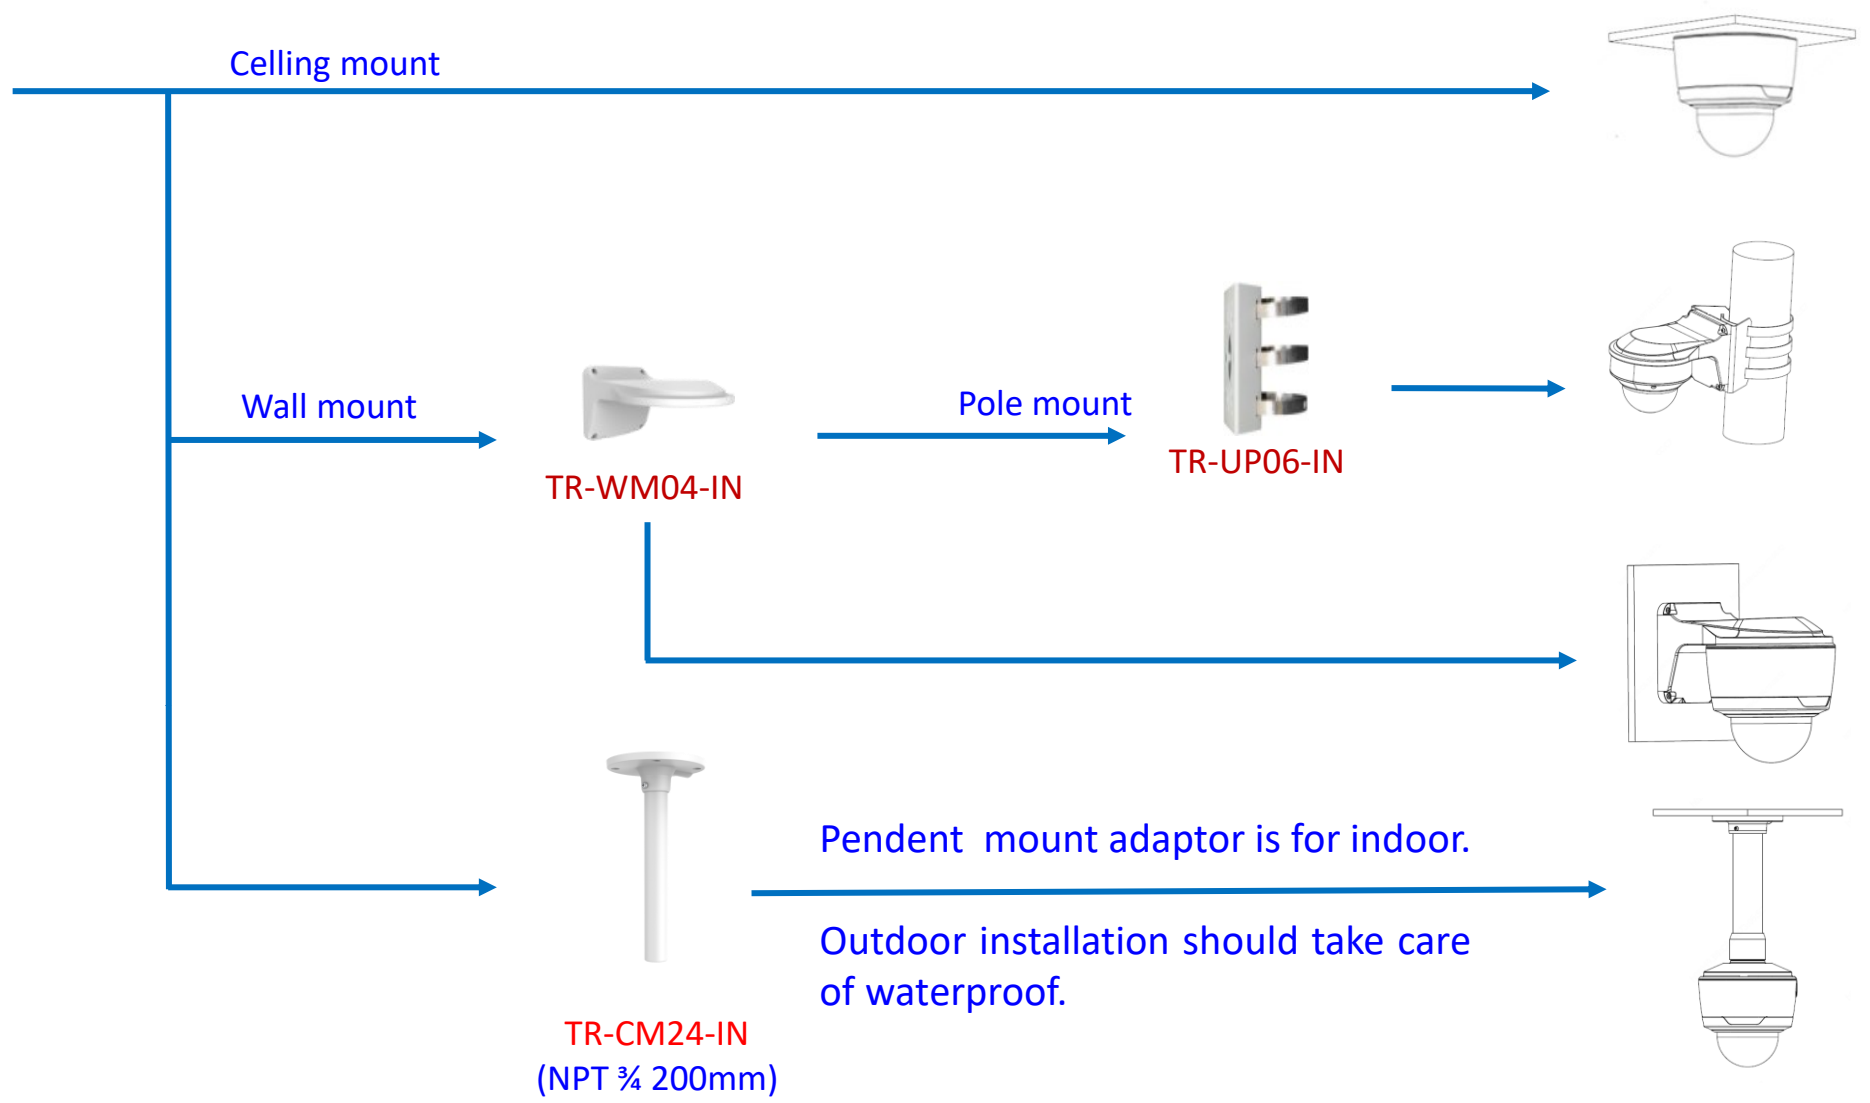

IPC Accessories Installation Guide

2022-01-17

Box camera mount

Dome camera mount

Dome camera mount

Dome camera mount

Electric-box Transfer plate

Dome camera mount

Dome camera mount

PRIME series IPC361XSR -F
EASY series IPC361XL/LE

TR-JB03-I-IN

TR-JB07/WM03-G-IN

TR-WM03-D-IN

TR-JB03-H-IN

TR-JB07/WM03-F-IN

TR-WM03-B-IN

NPT 3/4" Plastic Waterproof joint

Optional

TR-A01-IN

Pole mount

TR-UP06-IN

NPT 3/4" Plastic Waterproof joint

Optional

TR-A01-IN