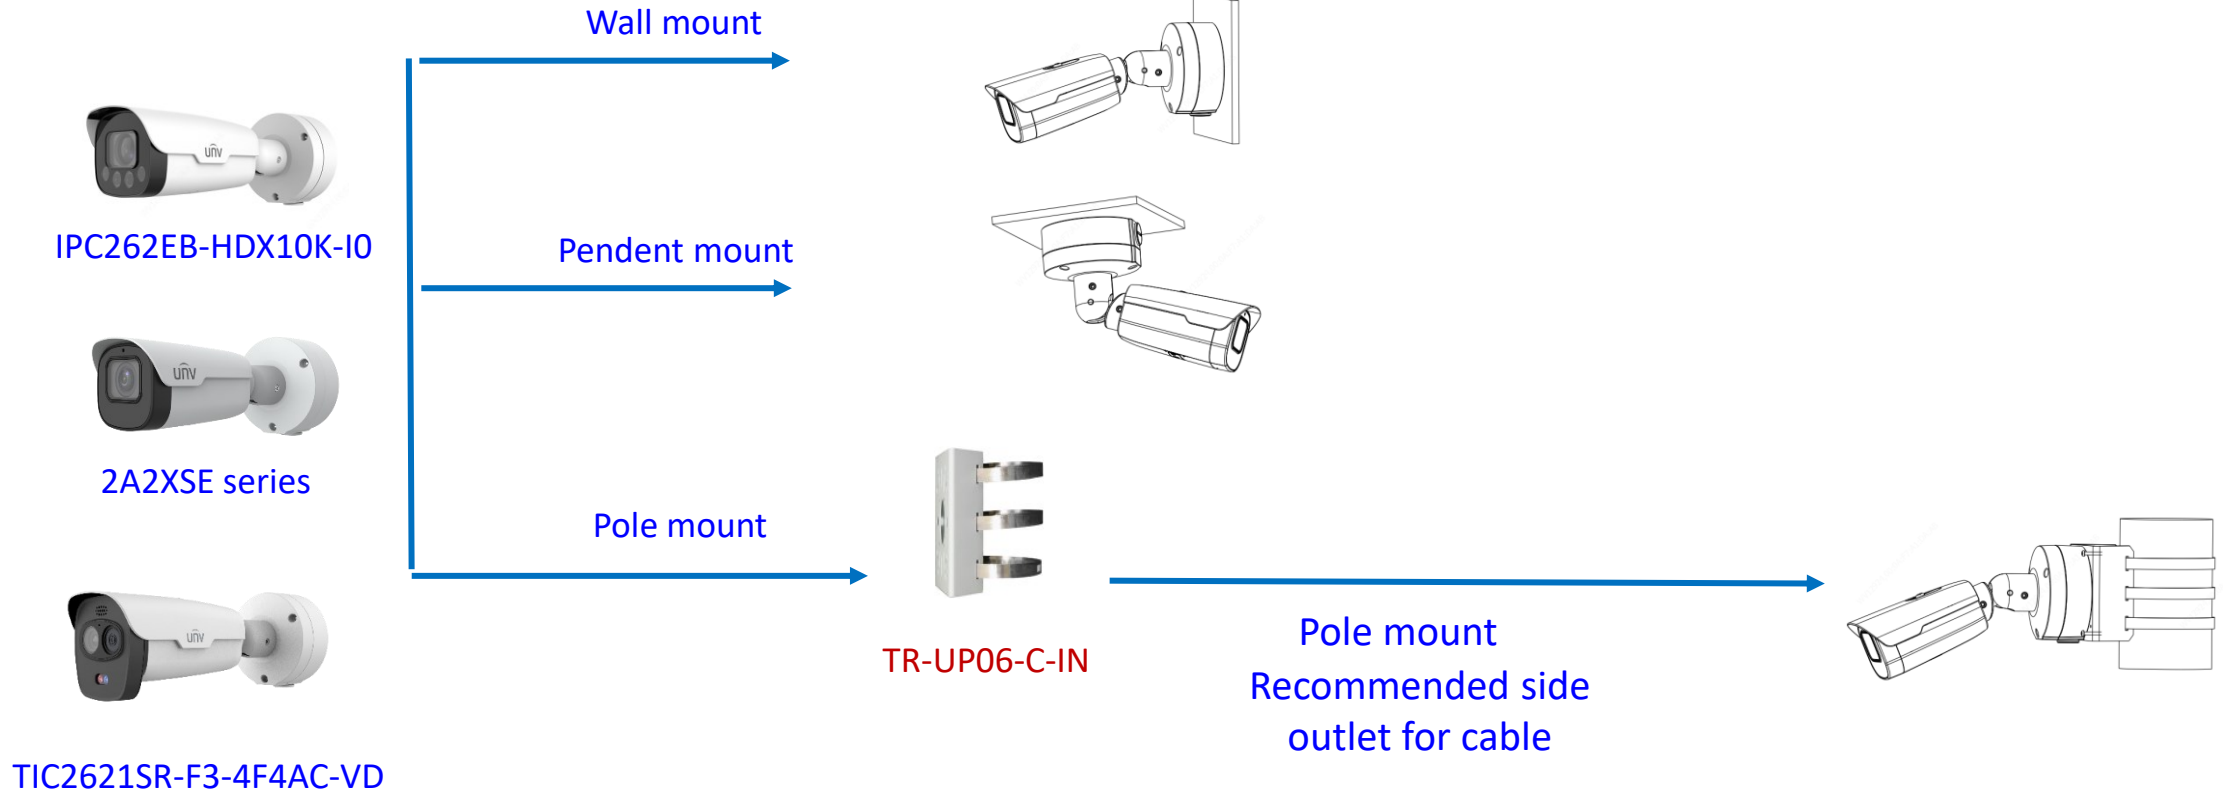

Indoor pendent mount

Bullet camera mount

Bullet camera mount

Mini Bullet camera mount

EASY/PRIME series
IPC21XX

IPC231X SB IPC2128 SB

IPC232X LB IPC21XX
(Round mount)

Bullet camera mount