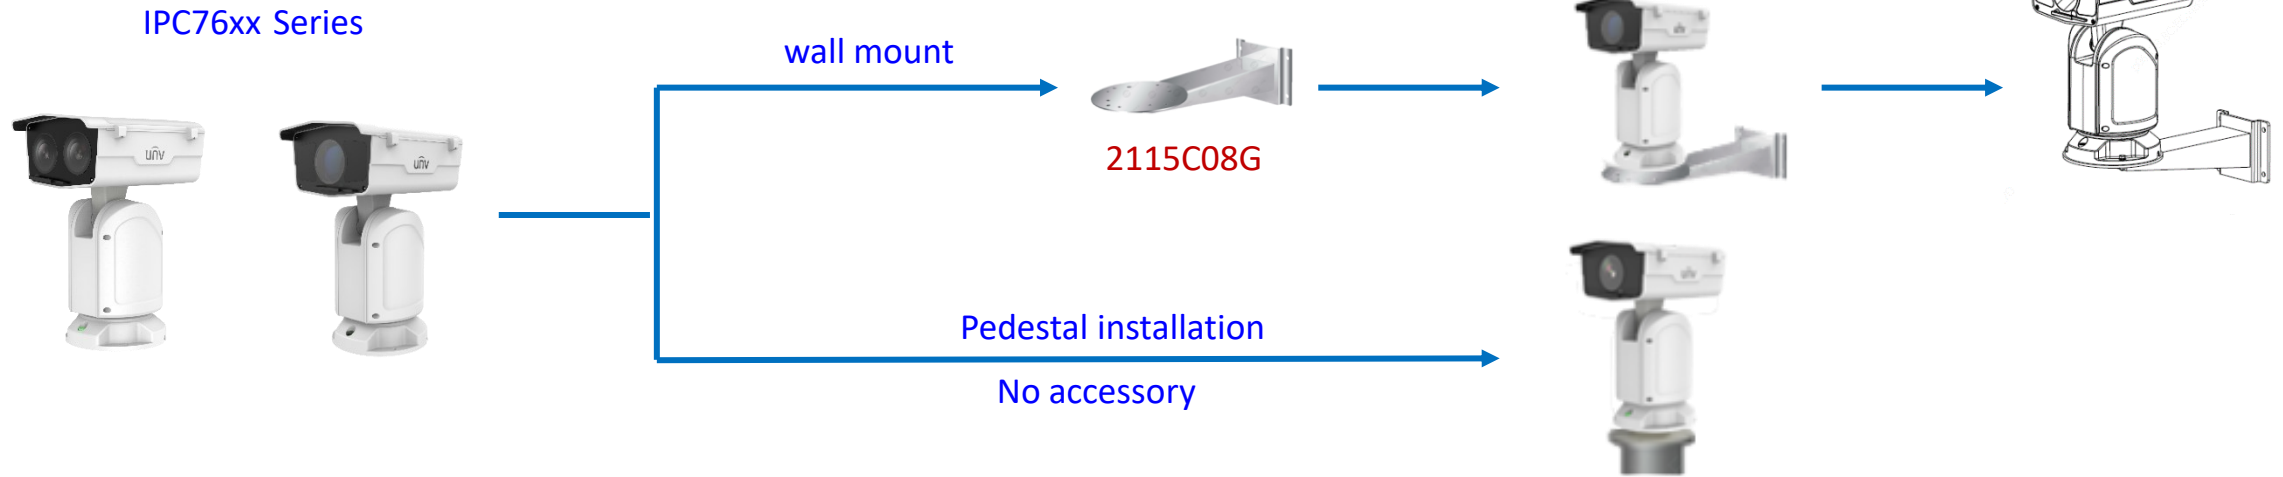

Positioning system mount

It is necessary to ensure that the mounting base is firm enough