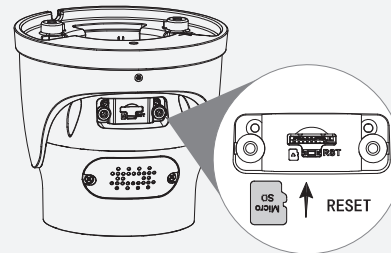

1.2.51.32.21636-000

Eyeball Network Camera

Installation Guide

V1.0.0

1

Optional

1.1

1.2

1.3

2

1

2

3

4

5

1

2

3