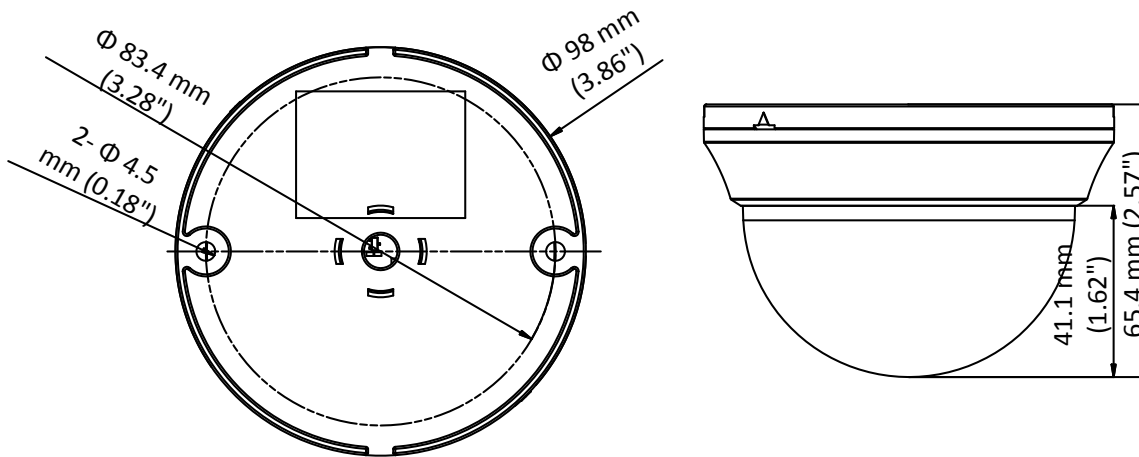

## Specifications

<b>Camera</b>	
Image Sensor	2 MP CMOS Image Sensor
Signal System	PAL/NTSC
Effective Pixels	1920 (H) × 1080 (V)
Min. illumination	0.01 Lux@(F1.2,AGC ON), 0 Lux with IR
Shutter Time	1/25 (1/30) s to 1/50,000 s
Lens	2.8 mm, 3.6 mm, 6 mm optional
	Field of view: 103° (2.8 mm), 82.2° (3.6 mm), 54° (6 mm)
Lens Mount	M12
Day & Night	ICR
Angle Adjustment	Pan: 0° to 350°, Tilt: 0° to 70°, Rotation: 0° to 350°
Synchronization	Internal synchronization
Video Frame Rate	1080p@25fps/1080p@30fps
HD Video Output	1 analog HD output
S/N Ratio	>62 dB
<b>General</b>	
Operating Conditions	-40 °C to 60 °C (-40 °F to 140 °F), Humidity: 90% or less (non-condensation)
Power Supply	12 V DC ± 15%
Power Consumption	Max. 4 W
IR Range	Up to 20 m
Dimension	Φ 98 mm × 65.4 mm (3.86" × 2.57")
Weight	240 g (0.53 lb.)

## Dimensions