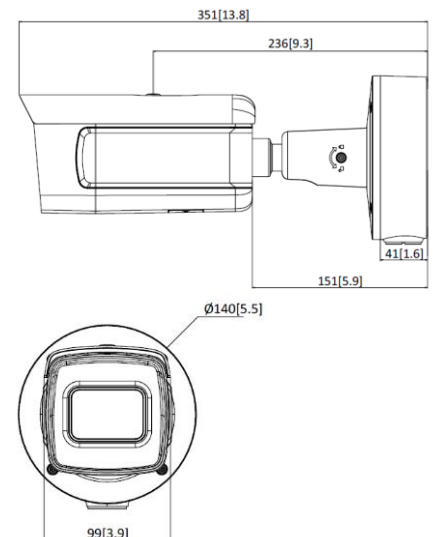

## BCS-V-TIP72VSR4-ITC

2Mpx network bullet camera with ARTR function

Video system	IP
Scanning system	Progressive Scan
Sensor	1/1.8" 2Mpx CMOS
Pixels	1920(H) × 1080(V)
Min. illumination	Color: 0.003Lux@(F1.2, AGC On), B/W:0Lux( IR On)
Lens	Motozoom 2.8~12mm F1.4
Focus	Auto/manual
Iris	Auto/manual
Viewing angle	horizontal FOV 103.3°~38.6°, vertical FOV 54.2°~21.9°, diagonal FOV 124.2°~44.3°
White balance	(AWB) Auto/manual
Background	BLC / HLC / WDR(140dB)
Shutter	Auto/manual (1/3~1/100000s)
Gain control	(AGC) Auto/manual
Noise reduction	3D DNR
Day / night function	IR cut filter with auto-switch ICR
Infrared	40m
Video compression	H.265 / H.265+ / H.264 / H.264+ / MJPEG(second stream)
Main stream	50Hz: 50fps (1920 × 1080, 1280 × 960, 1280 × 720) 60Hz: 60fps (1920 × 1080, 1280 × 960, 1280 × 720)
Second stream	50Hz: 25fps (704 × 576, 640 × 480) 60Hz: 30fps (704 × 480, 640 × 480)
Third Stream	50Hz: 25fps (1920 × 1080, 1280 × 960, 1280 × 720, 704 × 576, 640 × 480) 60Hz: 30fps (1920 × 1080, 1280 × 960, 1280 × 720, 704 × 480, 640 × 480)
Network connection	RJ-45 (10/100Mbps)
Protocols	TCP/IP, ICMP, HTTP, HTTPS, FTP, DHCP, DNS, DDNS, RTP, RTSP, RTCP, PPPoE, NTP, UPnP, SMTP, SNMP, IGMP, 802.1X, QoS, IPv6, UDP, Bonjour, P2P
Alarm	1 in / 1 out
Memory card	microSD 256GB
Compatibility	ONVIF(S/G)
Users	Max. 32
Mobile users	iOS, android
Power	DC12V(±20%) 1.2A / PoE(802.3at) 42.5~57V 0.4A
Power consumption	<14W
Working conditions	-30°C ~ +60°C, 10%~95% RH
Case	Metal IP67, IK10
Libra	1.9kg
Dimensions	Φ144 × 332mm